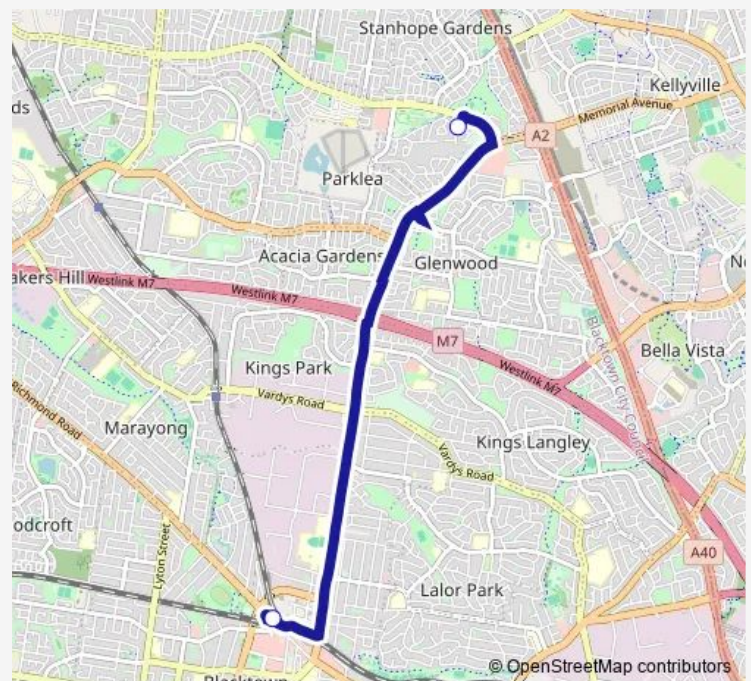

Majestic Dr After Stanhope Pkwy

## Route schedule

Blacktown Station, Stand M — Majestic Dr After Stanhope Pkwy

Monday 13:35-14:14

Tuesday 13:35-14:14

Wednesday 13:35-14:14

Thursday 13:35-14:14

Friday 13:35-14:14

Saturday —

## Route info

Direction: Blacktown Station, Stand M

Stops: 2

Trip Duration: 0 hour 16 min

S7 — Blacktown to Myrtle Glen Stanhope Gardens

### Route info

Direction: Majestic Dr Before Stanhope Pkwy

Stops: 2

Trip Duration: 0 hour 16 min

S7 Bus time schedules and route maps are available in an offline PDF at [busmaps.com](https://busmaps.com). Use the [busmaps.com](https://busmaps.com) website to see live bus times, train schedule or subway schedule, and step-by-step directions for all public transit in Parramatta