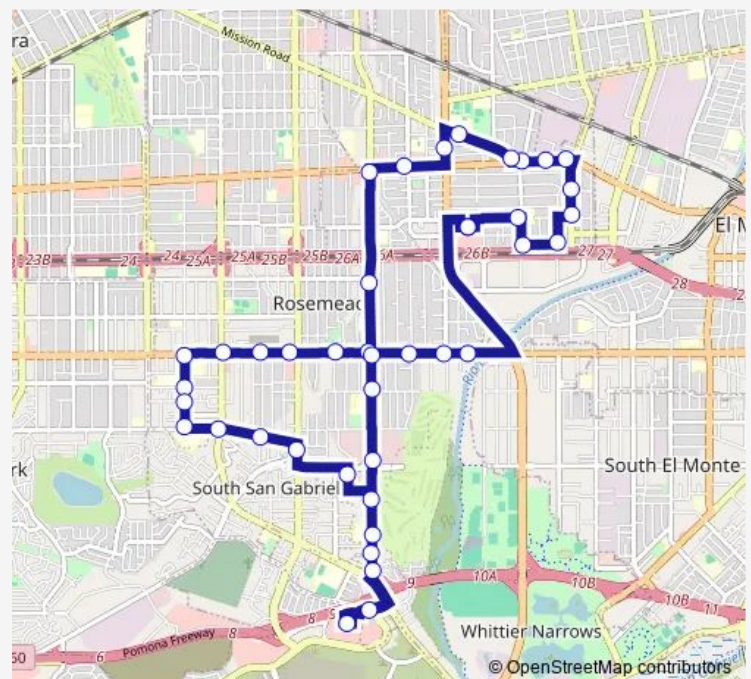

Rosemead Blvd & Newby AVE Sb

Valley Blvd & Muscatel AVE Wb

Walnut Grove AVE & Valley Blvd Wb

Walnut Grove AVE & Hellman AVE Sb

Garvey AVE & Walnut Grove AVE Wb

Garvey AVE & Delta AVE Wb

Garvey AVE & SAN Gabriel Blvd Nb

Garvey AVE & Hellman AVE Wb

Garvey AVE & Delmar AVE Wb

Jackson AVE & Garvey AVE Sb

Route schedule

Target (Start OF Route) — Target (END OF Route)

Monday 06:00-19:00

Tuesday 06:00-19:00

Wednesday 06:00-19:00

Thursday 06:00-19:00

Friday 06:00-19:00

Saturday 10:00-16:00

Sunday 10:00-16:00

Route info

Direction: Target (Start OF Route)

Stops: 41

Trip Duration: 0 hour 59 min

Explorer 2

Jackson AVE & Fern AVE Sb

Jackson AVE & Garvalia AVE Sb

Jackson AVE & Graves AVE Eb

Graves AVE & DEL MAR AVE Eb

Graves AVE & Kelburn AVE Eb

SAN Gabriel Blvd & LA Merced RD Sb

Walmart Sb