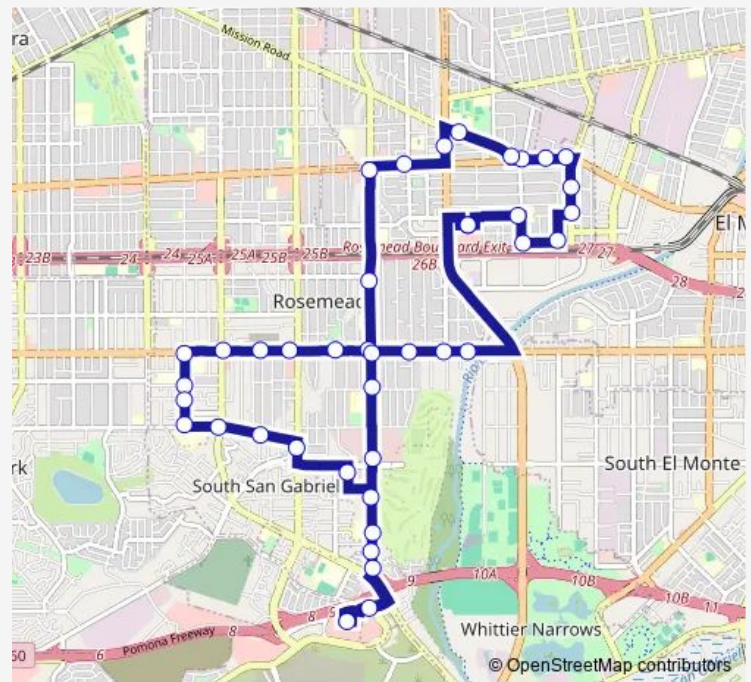

Garvey AVE & SAN Gabriel Blvd Nb

Garvey AVE & Hellman AVE Wb

Garvey AVE & Delmar AVE Wb

Jackson AVE & Garvey AVE Sb

### Route schedule

Target (Start OF Route) — Target (END OF Route)

Monday	06:00-19:00
Tuesday	06:00-19:00
Wednesday	06:00-19:00
Thursday	06:00-19:00
Friday	06:00-19:00
Saturday	10:00-16:00
Sunday	10:00-16:00

### Route info

Direction: Target (Start OF Route)

Stops: 41

Trip Duration: 0 hour 59 min

Explorer 2

Jackson AVE & Fern AVE Sb

Jackson AVE & Garvalia AVE Sb

Jackson AVE & Graves AVE Eb

Graves AVE & DEL MAR AVE Eb

Graves AVE & Kelburn AVE Eb

SAN Gabriel Blvd & LA Merced RD Sb

Walmart Sb

Walnut Grove AVE (Panda Sign) Sb

Walnut Grove AVE & LA Madrina Drive Sb

Montebello Mall Food Court Sb

Towncenter Drive & Montebello Blvd Sb