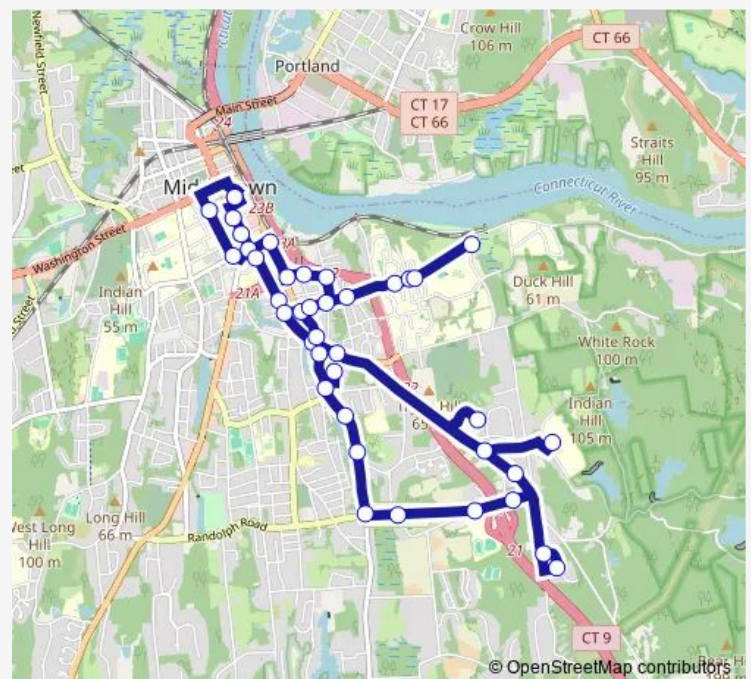

Summer Hill Apartments Stop 1

Tradewinds Plaza

Middlesex Community College

Route schedule

Downtown Terminal — Downtown Terminal

Monday —

Tuesday —

Wednesday —

Thursday —

Friday —

Saturday 12:00-17:00

Sunday —

Route info

Direction: Downtown Terminal

Stops: 40

Trip Duration: 0 hour 52 min

Dekoven & Union

Church Street/ Broad Street

Russell Library

Downtown Terminal

Direction

Downtown Terminal — Downtown Terminal

39 stops

[Open route schedule](#)

Saturday 08:00-11:00

Sunday —

Route info

Direction: Downtown Terminal

Stops: 39

Trip Duration: 0 hour 56 min

East Main St & Silver St

Silver & Elm