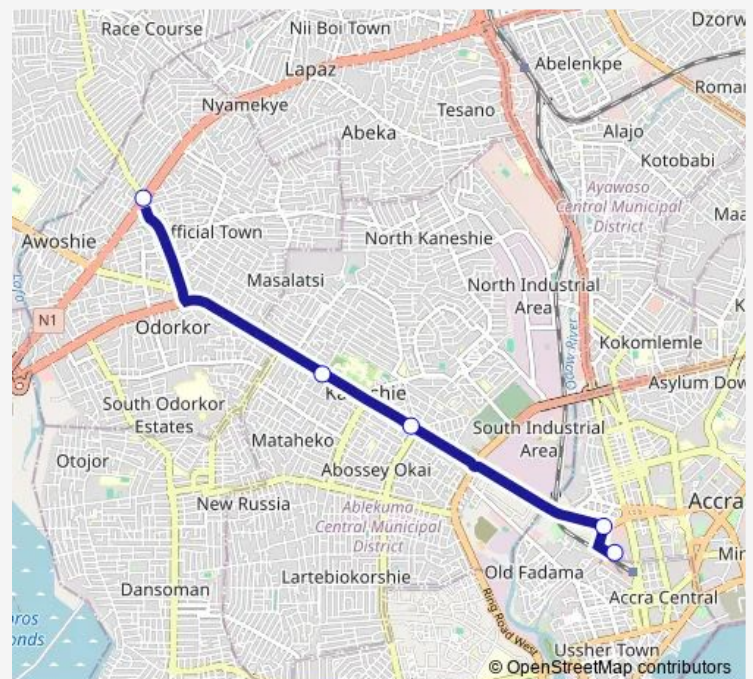

Bus 322a Kwashieman Station to Accra Cmb

[Go to website](#)

Direction

Terminal Kwashieman Station — Terminal Accra Cmb

5 stops

[Open route schedule](#)

Terminal Kwashieman Station

Quarters 322

Kaneshie

Graphic

Terminal Accra Cmb

Route schedule

Terminal Kwashieman Station — Terminal Accra Cmb

Monday	15:02
Tuesday	15:02
Wednesday	15:02
Thursday	15:02
Friday	15:02
Saturday	15:02
Sunday	15:02

Route info

Direction: Terminal Kwashieman Station

Stops: 5

Trip Duration: 0 hour 29 min

■ 322a — Kwashieman Station to Accra Cmb

322a Bus time schedules and route maps are available in an offline PDF at busmaps.com. Use the busmaps.com website to see live bus times, train schedule or subway schedule, and step-by-step directions for all public transit in Accra