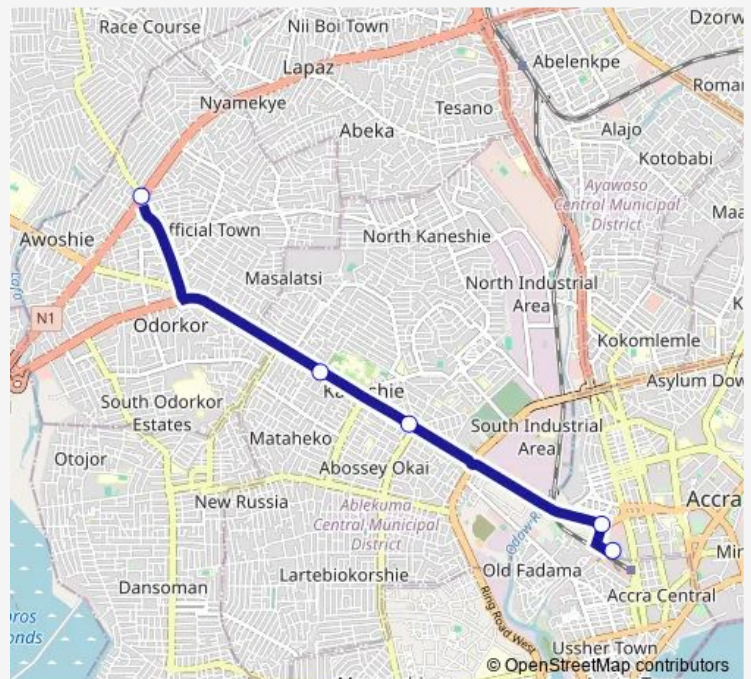

Bus 322A Kwashieman Station to Accra Cmb

[Go to website](#)

Direction

Terminal Kwashieman Station — Terminal Accra Cmb

5 stops

[Open route schedule](#)

Terminal Kwashieman Station

Quarters 322

Thursday 15:02

Friday 15:02

Saturday 15:02

Sunday 15:02

Route info

Direction: Terminal Kwashieman Station

Stops: 5

Trip Duration: 0 hour 29 min

■ 322A — Kwashieman Station to Accra Cmb

322A Bus time schedules and route maps are available in an offline PDF at busmaps.com. Use the busmaps.com website to see live bus times, train schedule or subway schedule, and step-by-step directions for all public transit in Accra