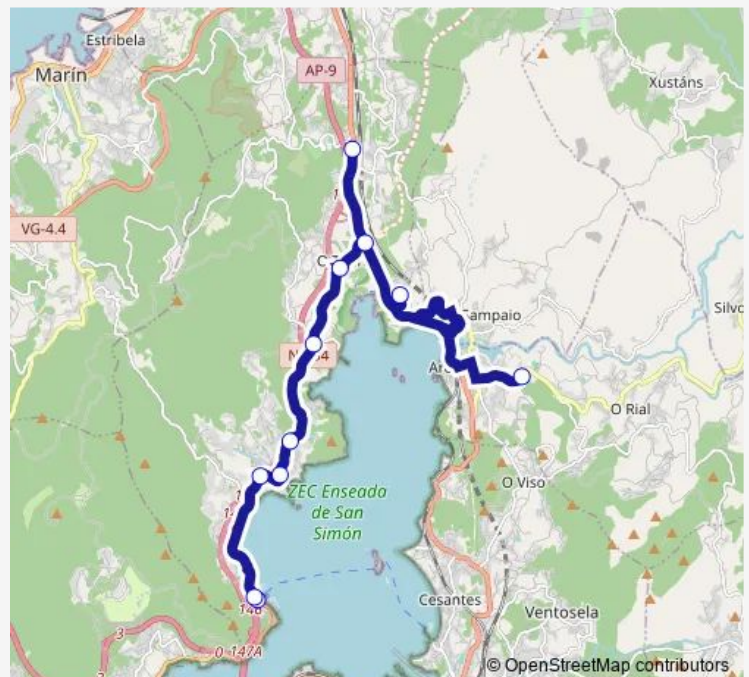

Cruce Vilaboa

O Toural

Acuña

Santa Cristina-Igrexa

Sta. Cristina-Muelle

Riomaioir

San Adrián

Santracán

Route schedule

IES de Soutomaioir — Santracán

Monday 14:40

Tuesday 14:40-18:00

Wednesday 14:40

Thursday 14:40

Friday 14:40

Saturday —

Sunday —

Route info

Direction: IES de Soutomaioir

Stops: 11

Trip Duration: 0 hour 31 min

■ XG624031 — IES Soutomaioir - Santracán

BusMaps

Direction

Monday 08:15

Tuesday 08:15-16:03

Wednesday 08:15

Thursday 08:15

Friday 08:15

Saturday —

Sunday —

Route info