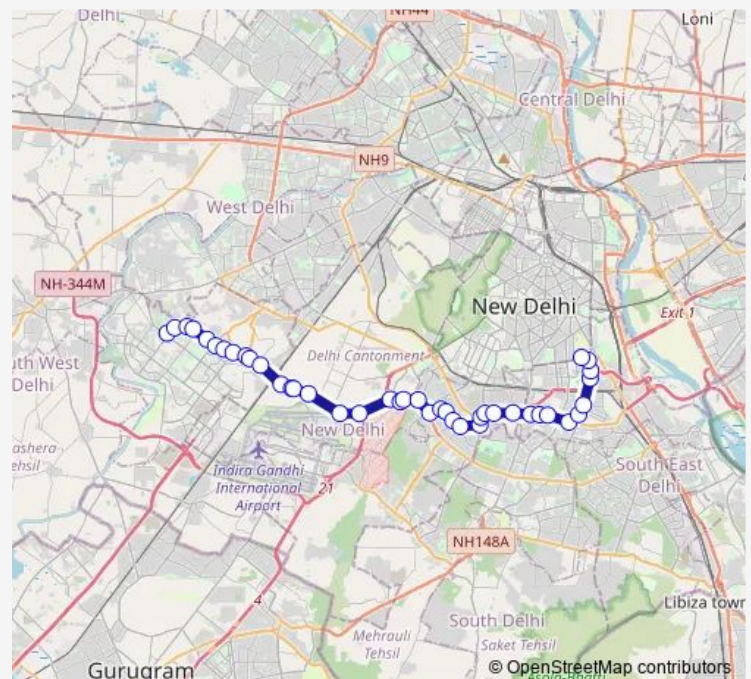

### Route schedule

Dwarka Sec 3/4 — Ishpat Bhawan

Monday 00:10-23:40

Tuesday 00:10-23:40

Wednesday 00:10-23:40

Thursday 00:10-23:40

Friday 00:10-23:40

Saturday 00:10-23:40

### Route info

Direction: Dwarka Sec 3/4

Stops: 41

Trip Duration: 1 hour 37 min

Express-727adown

BusMaps

R K Puram Sec-8

RK Puram Sec-9