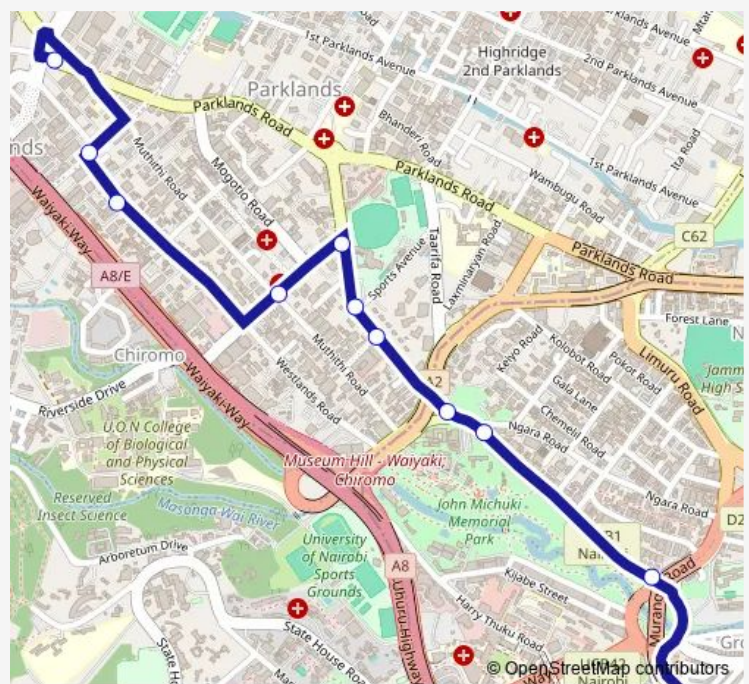

Bus 23W Nation Building-Museum Hill-Graffins College-Westlands

[Go to website](#)

Direction

Westlands Terminal — Koja

11 stops

[Open route schedule](#)

Westlands Terminal

Mpaka road

Koja

Route schedule

Westlands Terminal — Koja

Monday	06:00
Tuesday	06:00
Wednesday	06:00
Thursday	06:00
Friday	06:00
Saturday	06:00
Sunday	06:00

Route info

Direction: Westlands Terminal

Stops: 11

Trip Duration: 0 hour 11 min

23W — Nation Building-Museum Hill-Graffins College-Westlands

Direction

Koja — Westlands Terminal

13 stops

[Open route schedule](#)

Koja
Fig Tree
Shirika House
Museum
Red Ruby
Parklands Sports Club
K1 Club
Kobil/K1
Aga Khan Hospital
Muthithi Tausi Junction
Graffins College
Mpaka Road
Westlands Terminal

Route schedule

Koja — Westlands Terminal

Monday	06:00
Tuesday	06:00
Wednesday	06:00
Thursday	06:00
Friday	06:00
Saturday	06:00
Sunday	06:00

Route info

Direction: Koja

Stops: 13

Trip Duration: 0 hour 12 min

23W Bus time schedules and route maps are available in an offline PDF at busmaps.com. Use the busmaps.com website to see live bus times, train schedule or subway schedule, and step-by-step directions for all public transit in Nairobi