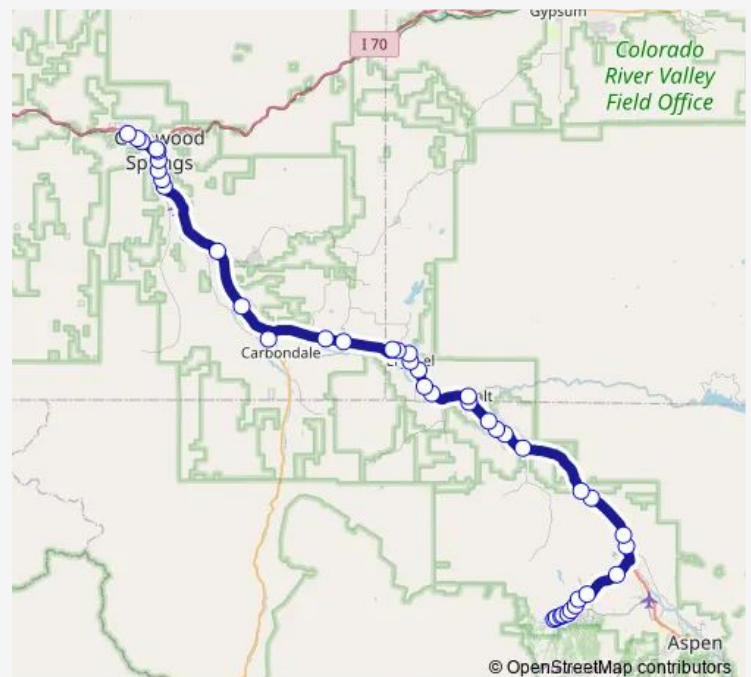

Two Rivers Rd + Hillcrest Dr Dv

Route schedule

Snowmass Mall — West Glenwood Park & Ride

Monday 15:15-17:45

Tuesday 15:15-17:45

Wednesday 15:15-17:45

Thursday 15:15-17:45

Friday 15:15-17:45

Saturday 15:15-17:45

Sunday 15:15-17:45

Route info

Direction: Snowmass Mall

Stops: 41

Trip Duration: 1 hour 15 min

Smv — Snowmass-Valley

Hwy 82 + Original Rd Dv

Willits Dv

El Jebel Park & Ride Dv

JW Dr + El Jebel Rd

JW Dr + Deer Run

JW Dr + Buckskin Dr

Hwy 82 + Catherine Store Rd Dv

Ranch at Roaring Fork Dv

Carbondale Park & Ride

Aspen Glen Dv

Hwy 82 + Spring Valley Rd Dv

Roaring Fork Marketplace

27th St Station

Grand Ave + 20th St

Grand Ave + 14th St

9th St + Colorado Ave

8th St + Pitkin Ave