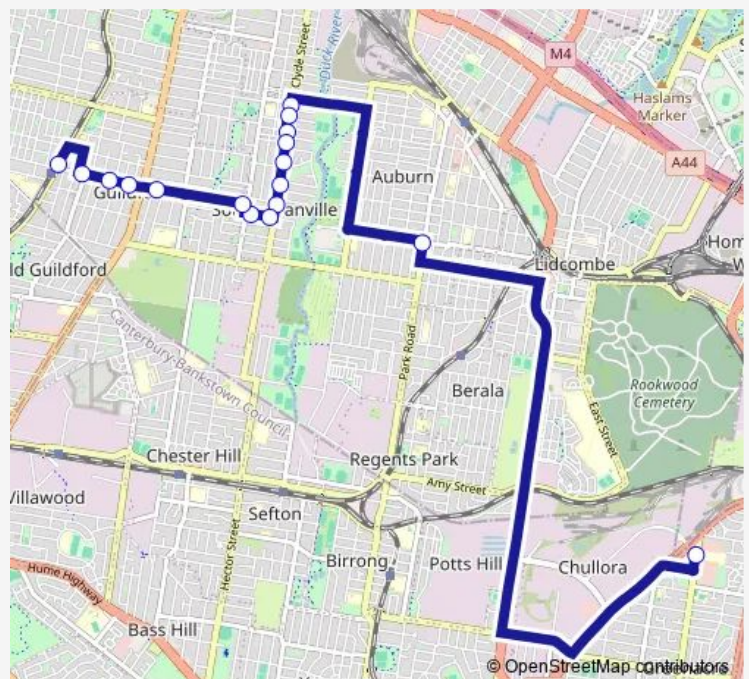

Chiswick Rd Opp Chiswick Park

Chiswick Rd Before Blaxcell St

Guildford Rd At Blaxcell St

Guildford Rd After Rowley Rd

Guildford Rd At Chamberlain Rd

Guildford Rd Opp West St

Guildford Rd Opp Guildford Fire Station

Railway St Opp Guildford Station

Route schedule

Malek Fahd Islamic School, Waterloo Rd — Railway St  
Opp Guildford Station

Monday	15:45
Tuesday	15:45
Wednesday	15:45
Thursday	15:45
Friday	15:45
Saturday	—
Sunday	—

Route info

Direction: Malek Fahd Islamic School, Waterloo Rd

Stops: 17

Trip Duration: 0 hour 45 min

S584 — Malek Fahd Islamic School to Guildford

S584 School Bus time schedules and route maps are available in an offline PDF at [busmaps.com](https://busmaps.com). Use the [busmaps.com](https://busmaps.com) website to see live bus times, train schedule or subway schedule, and step-by-step directions for all public transit in Parramatta