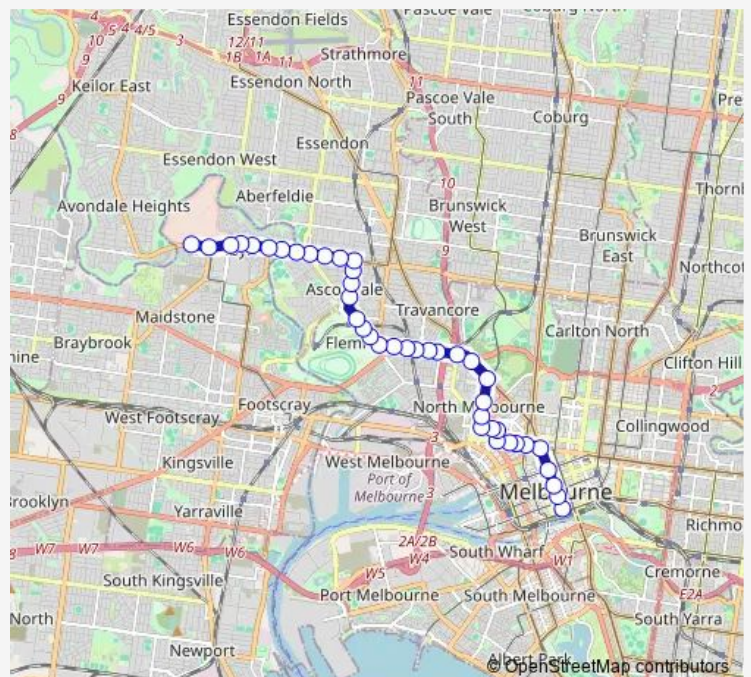

- 32-Sandown Rd/Epsom Rd (Ascot Vale)
- 31-Racing Victoria/161 Epsom Rd (Ascot Vale)
- 30-Flemington Racecourse/Epsom Rd (Ascot Vale)
- 29-Flemington Racecourse/Racecourse Rd (Flemington)
- 28-Smithfield Rd/Racecourse Rd (Flemington)
- 26-Newmarket Plaza/Racecourse Rd (Flemington)
- 25-Wellington St/Racecourse Rd (Flemington)
- 24-Victoria St/Racecourse Rd (Flemington)
- 23-Stubbs St/Racecourse Rd (Flemington)
- 22-Boundary Rd/Racecourse Rd (North Melbourne)
- 20-Melrose St/Flemington Rd (North Melbourne)
- 19-Royal Childrens Hospital/Flemington Rd (North Melbourne)
- 15-Murphy St/Flemington Rd (North Melbourne)
- 14-Royal Melbourne Hospital/Flemington Rd (Parkville)
- 9-Pelham St/Elizabeth St (Melbourne City)
- 7-Queen Victoria Market/Elizabeth St (Melbourne City)
- 5-Melbourne Central Station/Elizabeth St (Melbourne City)
- 3-Bourke Street Mall/Elizabeth St (Melbourne City)
- 2-Collins St/Elizabeth St (Melbourne City)

Route schedule

32-Sandown Rd/Epsom Rd (Ascot Vale) — 1-Flinders Street Railway Station/Elizabeth St (Melbourne City)

Monday	—
Tuesday	—
Wednesday	—
Thursday	—
Friday	13:05-23:03
Saturday	—
Sunday	—

Route info

Direction: 32-Sandown Rd/Epsom Rd (Ascot Vale)

Stops: 20

Trip Duration: 0 hour 25 min

57 — Flinders Street Station, City - West Maribyrnong

1-Flinders Street Railway Station/Elizabeth St (Melbourne City)

## Direction

20-Melrose St/Flemington Rd (North Melbourne) —  
1-Flinders Street Railway Station/Elizabeth St (Melbourne City)

16 stops

[Open route schedule](#)

20-Melrose St/Flemington Rd (North Melbourne)