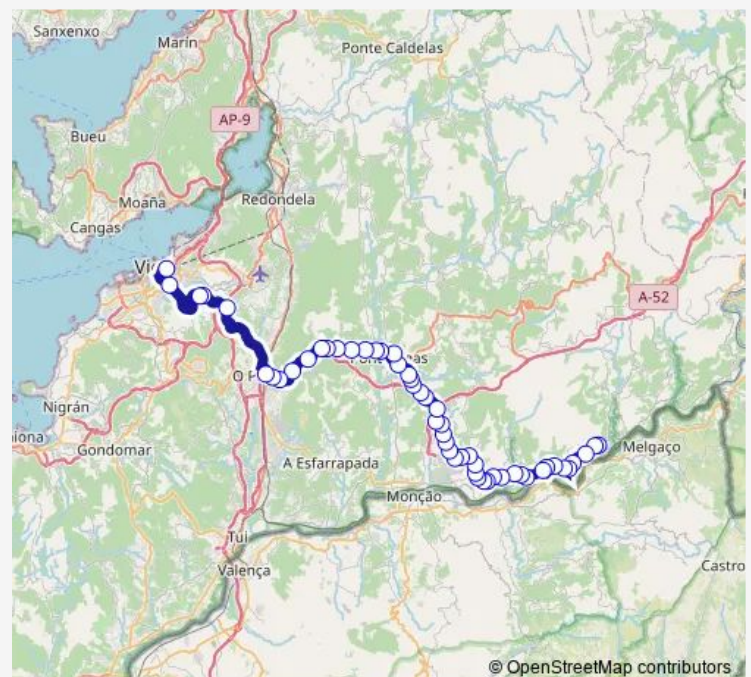

Thursday —

Friday —

Saturday 13:15

Sunday 13:15-17:45

Route info

Direction: Arbo Bar Castro

Stops: 52

Trip Duration: 1 hour 46 min