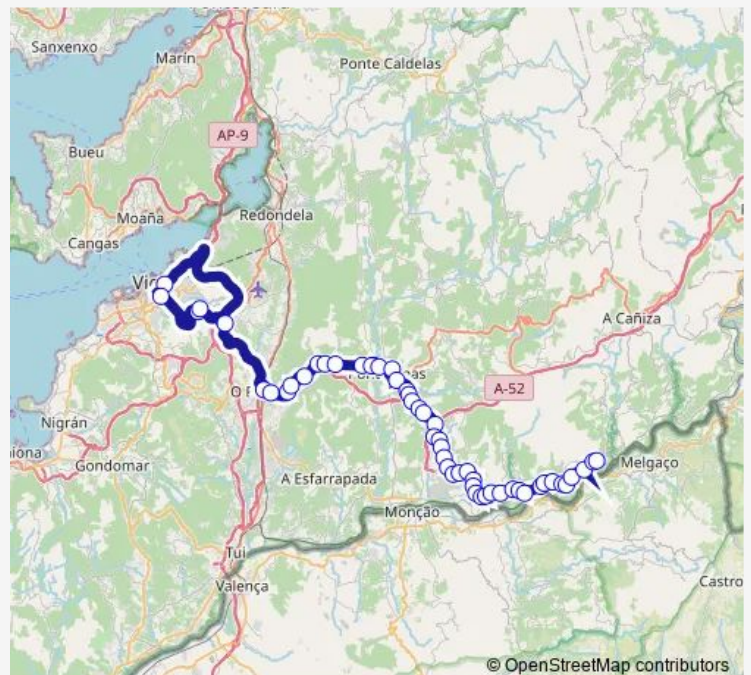

Alto A Gloria

S.Mateo Manga

San Mateo

Route schedule

Vigo E.I. — Arbo Bar Castro

Monday	—
Tuesday	—
Wednesday	—
Thursday	—
Friday	—
Saturday	16:00
Sunday	13:00-17:00

Route info

Direction: Vigo E.I.

Stops: 52

Trip Duration: 1 hour 46 min

■ XG888009 — Arbo Bar Castro-Vigo E.I.

BusMaps

San Mateo Capilla

Recta

Lira

Leirado Queimadiña