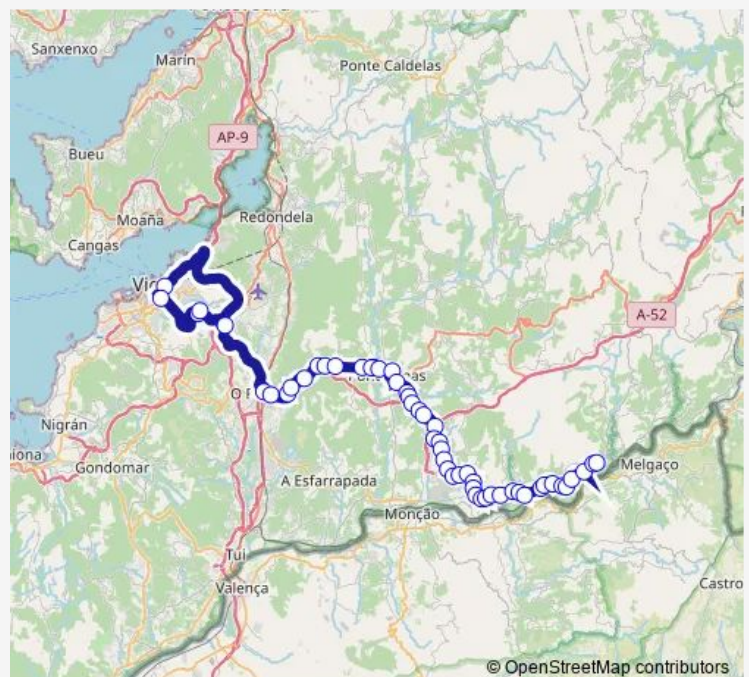

San Mateo

### Route schedule

Vigo E.I. — Arbo Bar Castro

Monday —

Tuesday —

Wednesday —

Thursday —

Friday —

Saturday 16:00

### Route info

Direction: Vigo E.I.

Stops: 52

Trip Duration: 1 hour 46 min

Xg888009 — Arbo Bar Castro-Vigo E.I.

San Mateo Capilla

Recta

Lira