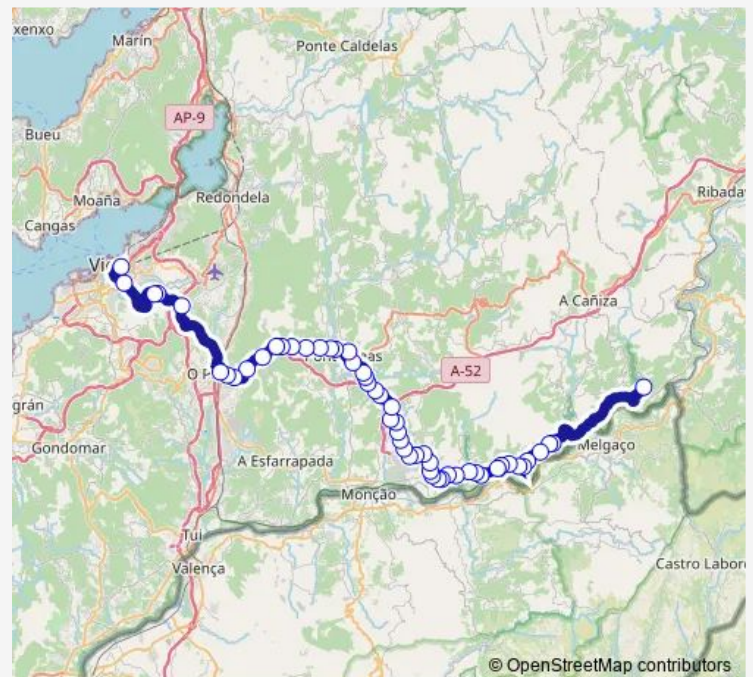

Bus XG888009 Crecente-Vigo E.I.

[Go to website](#)

Direction

Crecente — Vigo E.I.

53 stops

[Open route schedule](#)

Crecente

Arbo Bar Castro

Arbo

Arbo Gasolineira

Barcela Panadería

Barcela

Barcela Valiñas

Sela Centro

Sela

Sela Rozas

Vide Torreiro

Vide Cruce Cipriano

Vide

Setados

As Neves Sastrería

As Neves Stop

As Neves

As Neves Montesol

IES Pazo da Mercé

Tortoreos Casa Conde

Tortoreos

Route schedule

Crecente — Vigo E.I.

Monday —

Tuesday —

Wednesday —

Thursday —

Friday —

Saturday 11:45-17:30

Sunday 18:30

Route info

Direction: Crecente

Stops: 53

Trip Duration: 2 hour 1 min

XG888009 — Crecente-Vigo E.I.