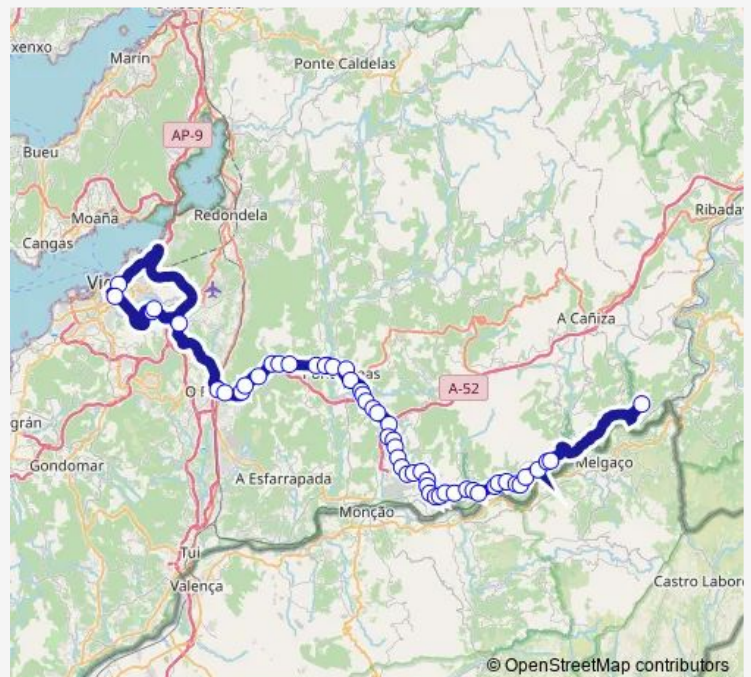

Thursday —

Friday —

Saturday 10:00-20:45

Sunday 10:00

Route info

Direction: Vigo E.I.

Stops: 53

Trip Duration: 2 hour 1 min