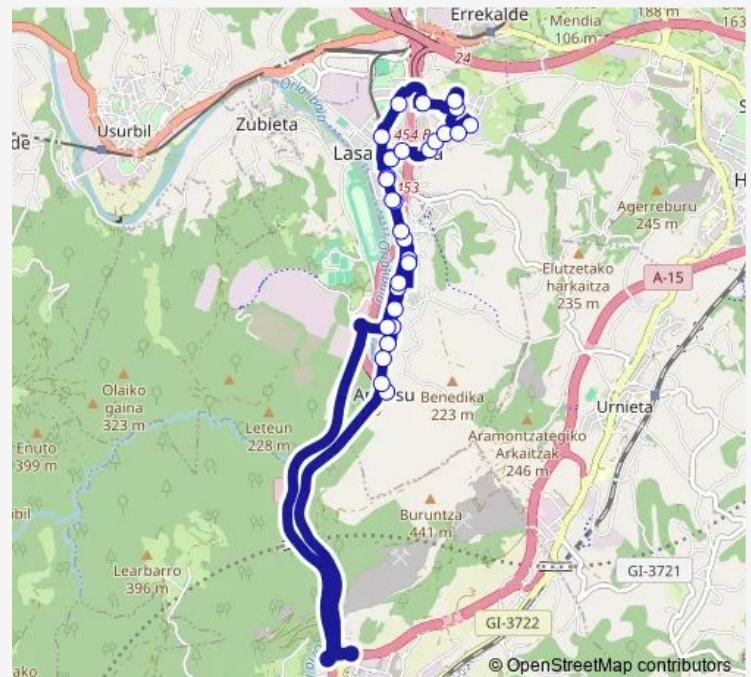

Thursday 08:00-20:00

Friday 08:00-20:00

Saturday —

Sunday —

Route info

Direction: Barrio De Antxisu 2

Stops: 29

Trip Duration: 0 hour 25 min