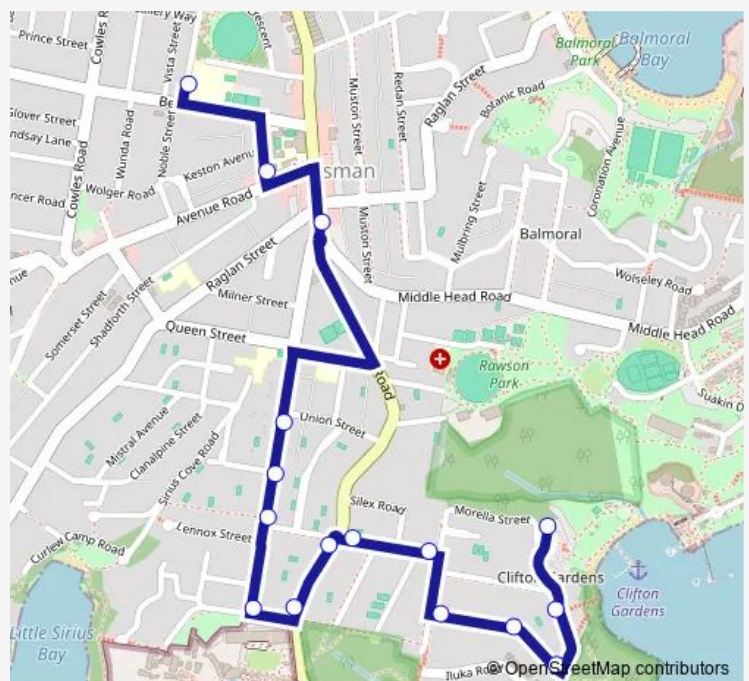

Mosman High, Gladstone Av

Military Rd After Raglan St

Prince Albert St At Union St

Prince Albert St Opp Elfrida St

Prince Albert St At Thompson St

Prince Albert St Opp Taronga Zoo

Bradleys Head Rd At Whiting Beach Rd

Bradleys Head Rd At Thompson St

Thompson St At Bradleys Head Rd

Thompson St At Burrawong Av

Kardinia Rd At Burrawong Av

Kardinia Rd Before Morella Rd

Kardinia Rd At Morella Rd

Morella Rd Before David St

Clifton Gardens

Route schedule

Mosman Public School, Myahgah Rd — Clifton Gardens

Monday 15:24

Tuesday 15:24

Wednesday 15:24

Thursday 15:24

Friday 15:24

Saturday —

Sunday —

Route info

Direction: Mosman Public School, Myahgah Rd

Stops: 16

Trip Duration: 0 hour 13 min

561n — Mosman PS to Clifton Gardens Reserve, Morella Rd

561n School Bus time schedules and route maps are available in an offline PDF at busmaps.com. Use the busmaps.com website to see live bus times, train schedule or subway schedule, and step-by-step directions for all public transit in Sydney