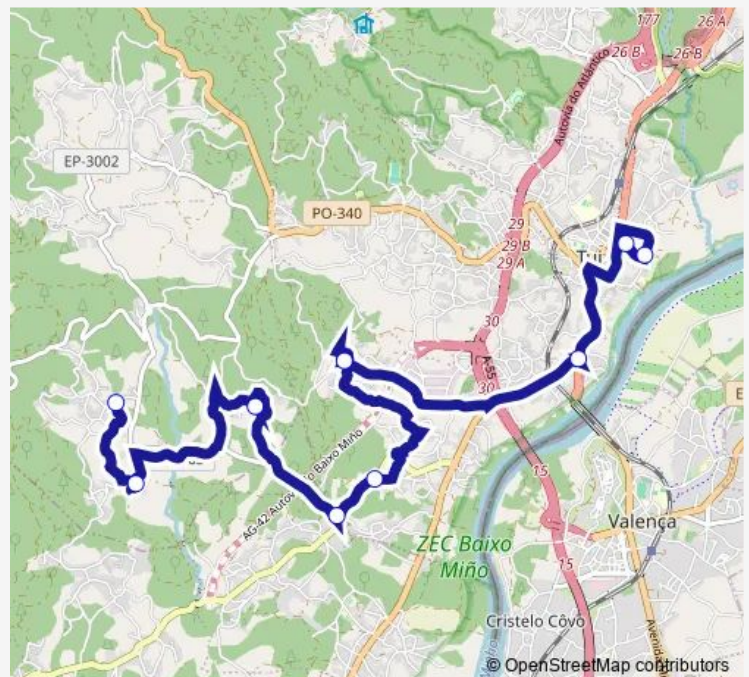

Anta Arriba

Sobrada (Viveiro)

Cruce Sobrada

Saídas

Souto li

Fontesecca

Route schedule

Ceip N° 2 — Fontesecca

Monday 14:15

Tuesday 14:15

Wednesday 14:15

Thursday —

Friday 14:15

Saturday —

Sunday —

Route info

Direction: Ceip N° 2

Stops: 9

Trip Duration: 0 hour 39 min

■ XG859006 — Ceip N° 2-Fontesecca

Direction

Fontesecca — Ceip N° 2

9 stops

[Open route schedule](#)

Ceip N° 2

Route schedule

Fontesecca — Ceip N° 2

Monday	08:25
Tuesday	08:25
Wednesday	08:25
Thursday	—
Friday	08:25
Saturday	—
Sunday	—

Route info

Direction: Fontesecca

Stops: 9

Trip Duration: 0 hour 39 min