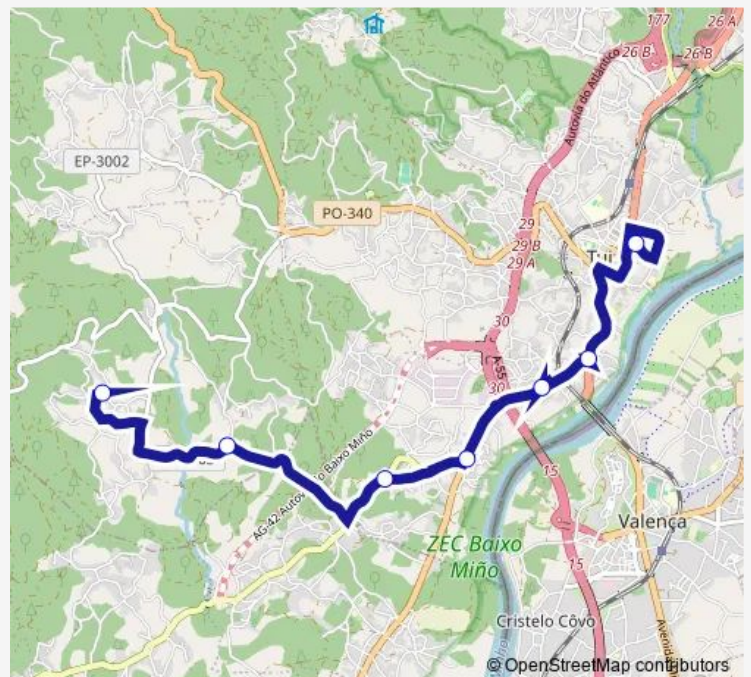

### Direction

Ceip N° 2 — Fontesecca (arriba)

7 stops

[Open route schedule](#)

Ceip N° 2

Rafi

Rotonda Bornetas

Areas

### Route schedule

Ceip N° 2 — Fontesecca (arriba)

Monday 14:15

Tuesday 14:15

Wednesday 14:15

Thursday 14:15

Friday 14:15

Saturday —

### Route info

Direction: Ceip N° 2

Stops: 7

Trip Duration: 0 hour 25 min

■ Xg859006 — Ceip N° 2-Fontesecca (arriba)

## Route info

Direction: Fonteseca (arriba)

Stops: 7

Trip Duration: 0 hour 25 min

Xg859006 Bus time schedules and route maps are available in an offline PDF at [busmaps.com](https://busmaps.com). Use the [busmaps.com](https://busmaps.com) website to see live bus times, train schedule or subway schedule, and step-by-step directions for all public transit in Valencia