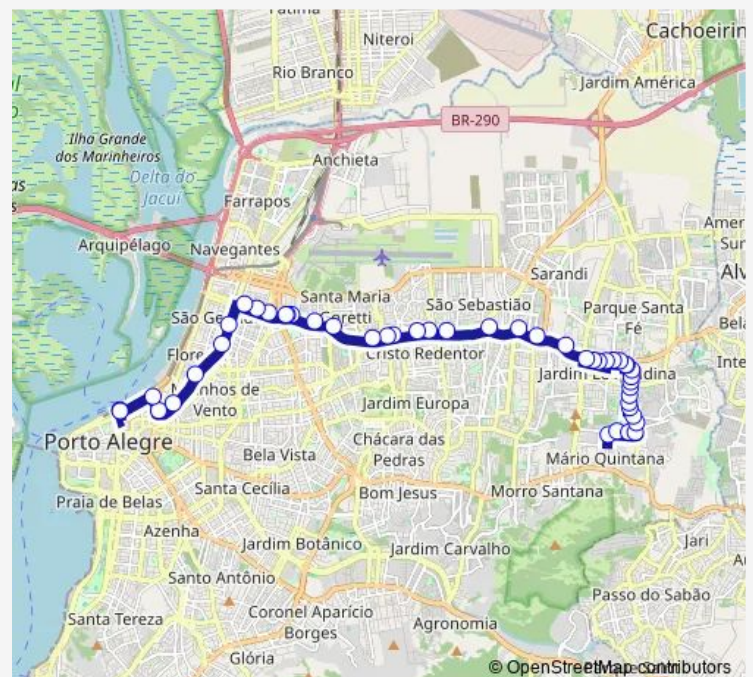

### Route schedule

Martim Felix Berta 2574 — Jose Carlos Dias DE Oliveira

Monday 05:45-06:00

Tuesday 05:45-06:00

Wednesday 05:45-06:00

Thursday 05:45-06:00

Friday 05:45-06:00

Saturday —

### Route info

Direction: Martim Felix Berta 2574

Stops: 47

Trip Duration: 0 hour 40 min

6611 — Leopoldina (Chacara DA Fumaca)

Baltazar DE Oliveira Garcia S/N

Baltazar DE Oliveira Garcia S/N

Baltazar DE Oliveira Garcia S/N