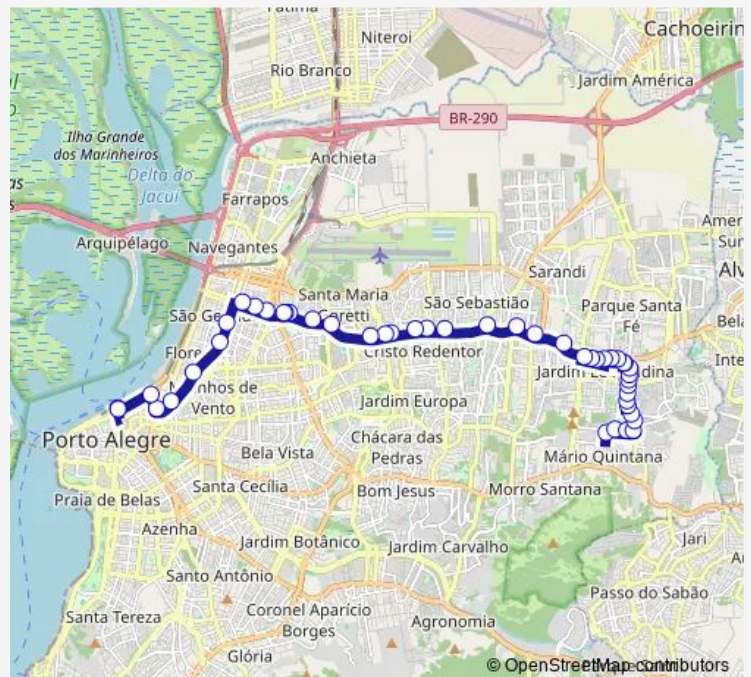

Thursday 05:45-06:00

Friday 05:45-06:00

Saturday —

Sunday —

Route info

Direction: Martim Felix Berta 2574

Stops: 47

Trip Duration: 0 hour 40 min