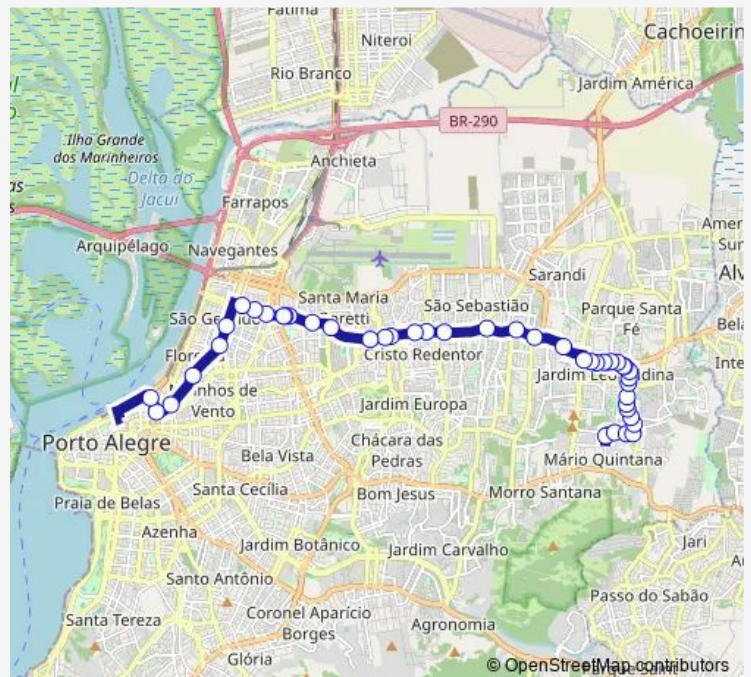

Thursday 05:45-06:00

Friday 05:45-06:00

Saturday —

Sunday —

**Route info**

Direction: Rubem Berta Martim Felix Berta

Stops: 44

Trip Duration: 0 hour 40 min