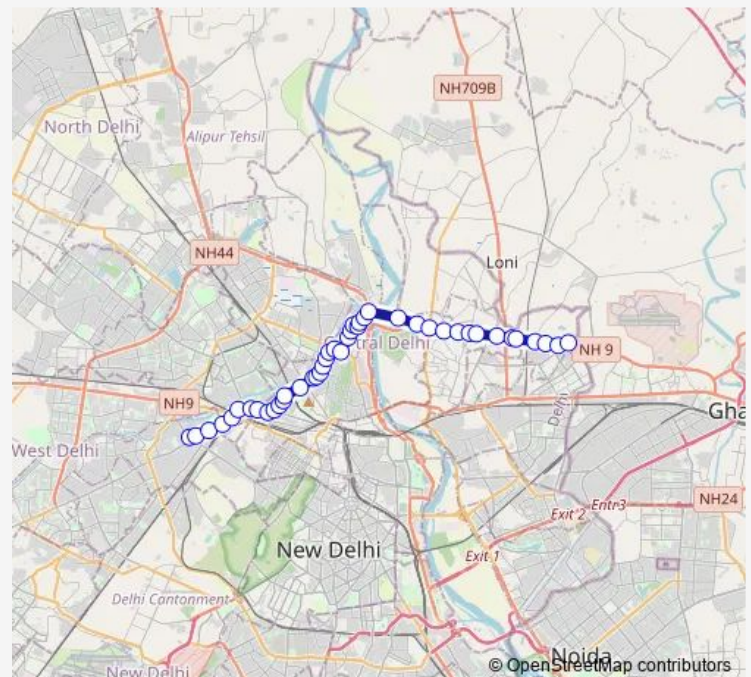

Thursday 05:36-19:42

Friday 05:36-19:42

Saturday 05:36-19:42

Sunday 05:36-19:42

Route info

Direction: Karampura Terminal

Stops: 43

Trip Duration: 1 hour 21 min

234clup

BusMaps

Vishwa Vidyalaya Metro Station

DDA Flats Lucknow Road

Inmas

Cghc Dispensary

Balak Ram Hospital

Police Station Timarpur