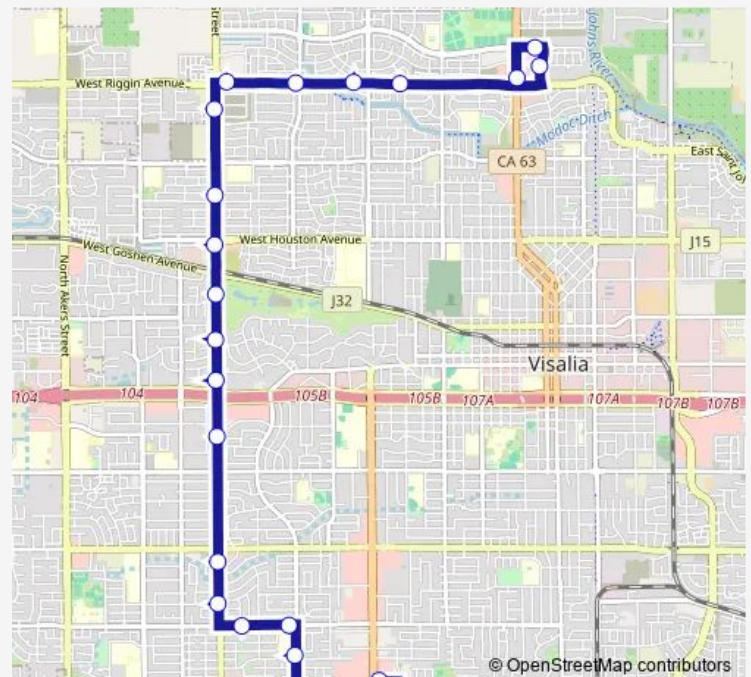

Caldwell & County Center (E)

Route schedule

Dinuba & Riggin — Orchard & Mooney (W)

Monday 06:20-21:20

Tuesday 06:20-21:20

Wednesday 06:20-21:20

Thursday 06:20-21:20

Friday 06:20-21:20

Saturday 08:20-18:20

Sunday 08:20-18:20

Route info

Direction: Dinuba & Riggin

Stops: 24

Trip Duration: 0 hour 27 min

Rt 16 — Route 16

Caldwell & Sallee

Fairway & Caldwell

Orchard & Mooney (W)

Direction

Orchard & Mooney (W) — Dinuba & Riggin

26 stops

[Open route schedule](#)

Orchard & Mooney (W)

Mooney & Orchard

Route info

Direction: Orchard & Mooney (W)

Stops: 26

Trip Duration: 0 hour 20 min

Rt 16 Bus time schedules and route maps are available in an offline PDF at busmaps.com. Use the busmaps.com website to see live bus times, train schedule or subway schedule, and step-by-step directions for all public transit in Visalia