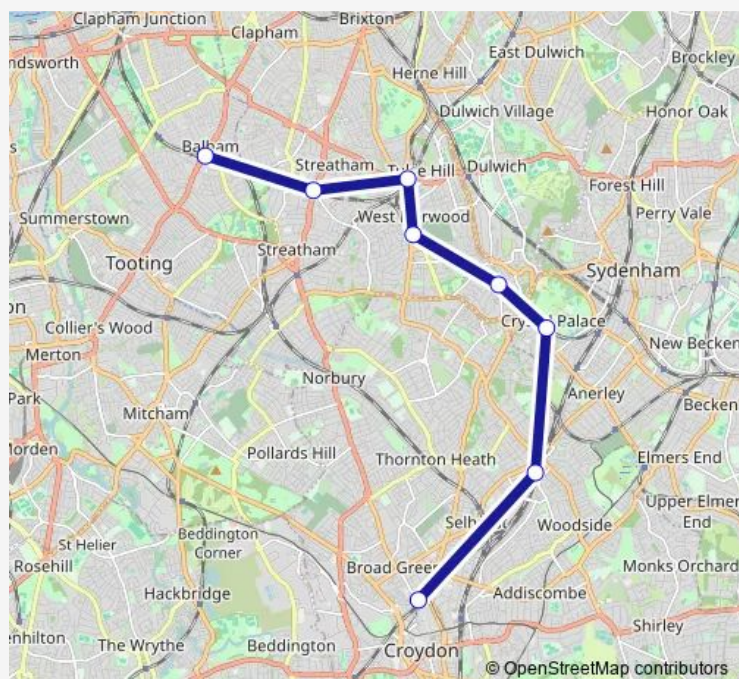

Rail Replacement Bus Service Sn:Bal->Wcy SN replacement bus service from BAL to Wcy

[Go to website](#)

Direction

Balham — West Croydon

8 stops

[Open route schedule](#)

Balham

Streatham Hill

Tulse Hill

West Norwood

Gipsy Hill

Crystal Palace

Norwood Junction

West Croydon

Route schedule

Balham — West Croydon

Route info

Direction: Balham

Stops: 8

Trip Duration: 1 hour 7 min

■ Sn:Bal->Wcy — SN replacement bus service from BAL to Wcy

Sn:Bal->Wcy Rail Replacement Bus Service time schedules and route maps are available in an offline PDF at busmaps.com. Use the busmaps.com website to see live bus times, train schedule or subway schedule, and step-by-step directions for all public transit in London