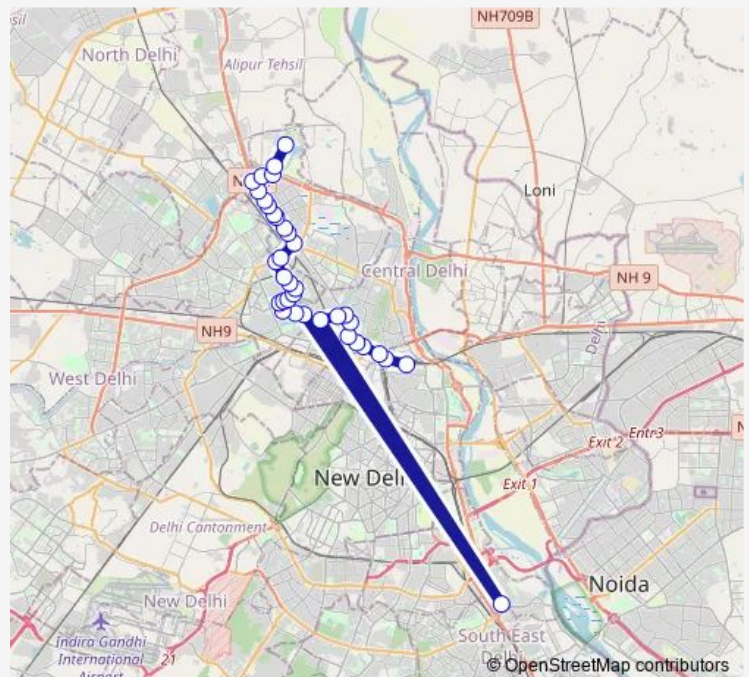

KD Block Ashok Vihar

Deep Market Ashok Vihar

Ashok Vihar B Block

Route schedule

Old Delhi Railway Station — Bhalaswa JJ Colony

Monday 07:00-19:10

Tuesday 07:00-19:10

Wednesday 07:00-19:10

Thursday 07:00-19:10

Friday 07:00-19:10

Saturday 07:00-19:10

Sunday 07:00-19:10

Route info

Direction: Old Delhi Railway Station

Stops: 36

Trip Duration: 3 hour 9 min

■ 117up

Wazir Pur Industrial Area/ Ashok Vihar Crossing

Shalimar Bagh

Kewal Park

New Sabzi Mandi

Adarsh Nagar / Bharola Village

Sarai Peepal Thala

Mahindra Park