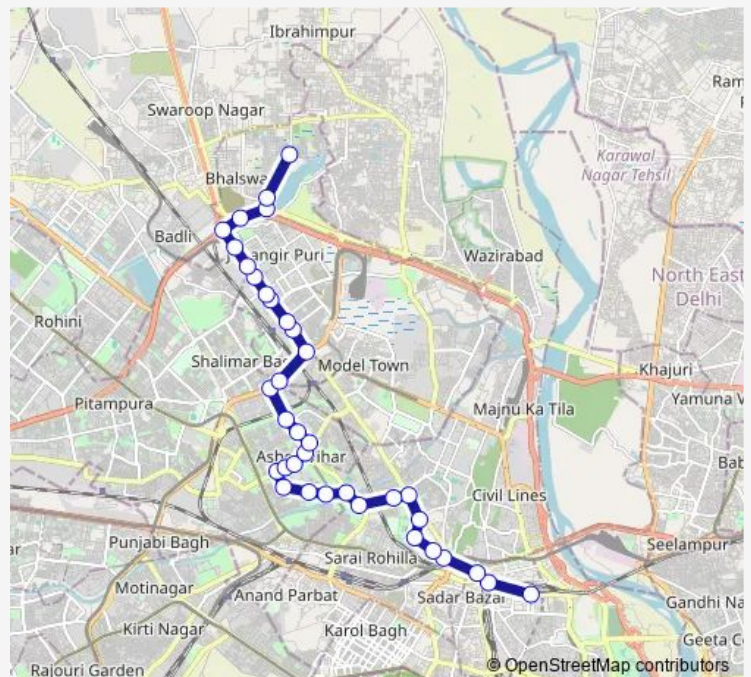

KD Block Ashok Vihar

Ashok Vihar Centre Market.

Ashok Vihar B Block

Route schedule

Old Delhi Railway Station — Bhalswa JJ Colony

Monday 05:25-20:10

Tuesday 05:25-20:10

Wednesday 05:25-20:10

Thursday 05:25-20:10

Friday 05:25-20:10

Saturday 05:25-20:10

Sunday 05:25-20:10

Route info

Direction: Old Delhi Railway Station

Stops: 36

Trip Duration: 1 hour 8 min

■ 117up

BusMaps

Wazir Pur Industrial Area/ Ashok Vihar Crossing

Shalimar Bagh

Kewal Park

New Sabzi Mandi

Adarsh Nagar / Bharola Village

Sarai Peepal Thala