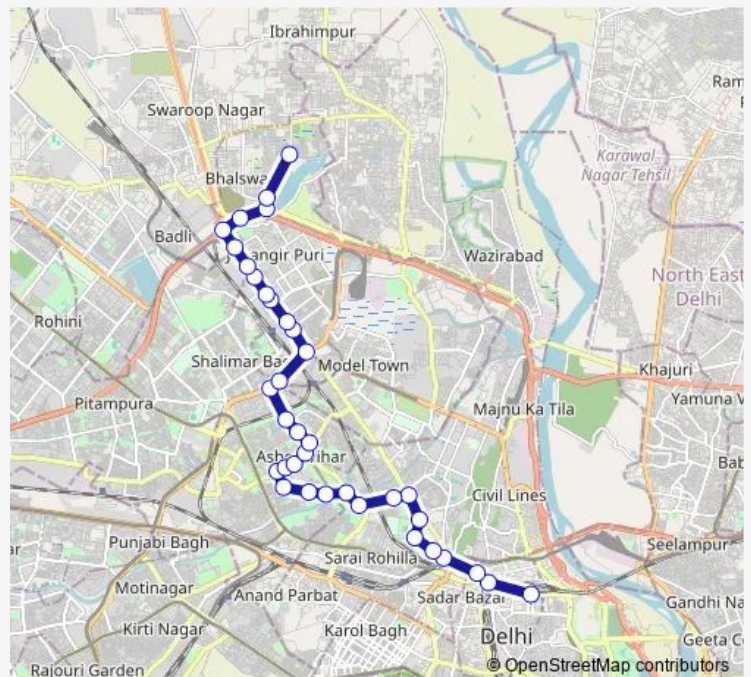

KD Block Ashok Vihar

Ashok Vihar Centre Market.

Ashok Vihar B Block

Route schedule

Old Delhi Railway Station — Bhalswa JJ Colony

Monday 05:25-20:10

Tuesday 05:25-20:10

Wednesday 05:25-20:10

Thursday 05:25-20:10

Friday 05:25-20:10

Saturday 05:25-20:10

Sunday 05:25-20:10

Route info

Direction: Old Delhi Railway Station

Stops: 36

Trip Duration: 1 hour 8 min

■ 117up

BusMaps

Wazir Pur Industrial Area/ Ashok Vihar Crossing

Shalimar Bagh

Kewal Park

New Sabzi Mandi

Adarsh Nagar / Bharola Village

Sarai Peepal Thala