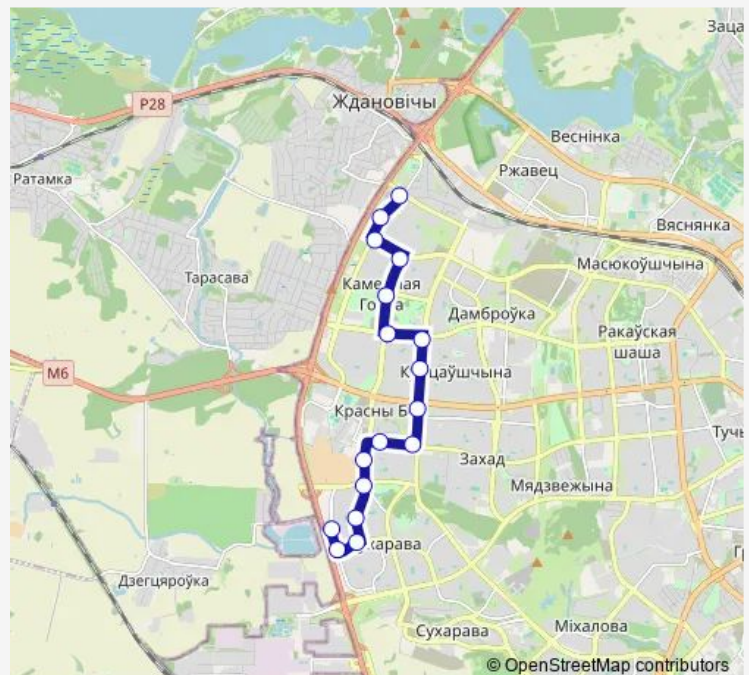

### Route info

Direction: ДС Сухарево-5

Stops: 18

Trip Duration: 0 hour 32 min