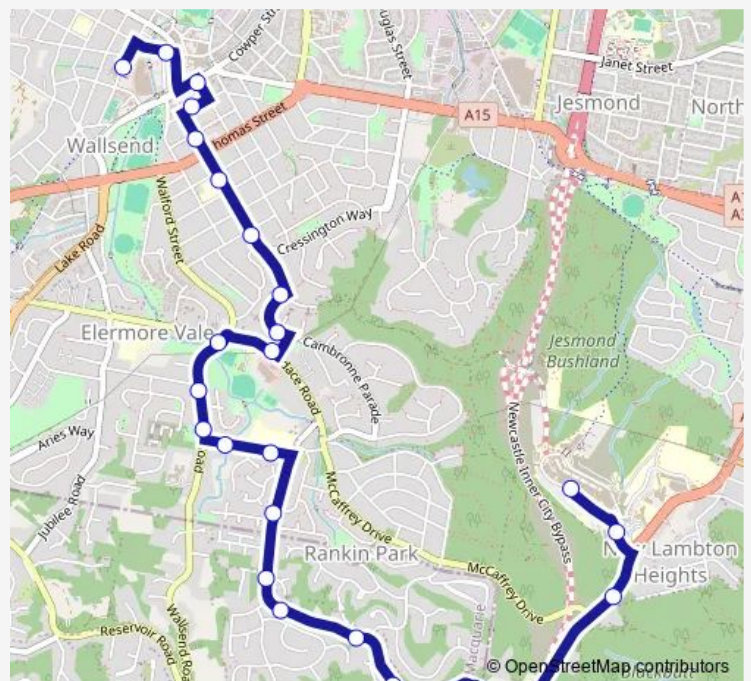

Bus 42 John Hunter Hospital to Wallsend

[Go to website](#)

Direction

John Hunter Hospital, Kookaburra Cct — Bunn St Opp Wallsend District Library

26 stops

[Open route schedule](#)

- John Hunter Hospital, Kookaburra Cct
- Kookaburra Cct At Byrne Hall Dr
- Lookout Rd Opp Mccaffrey Dr
- Grandview Rd After Lookout Rd
- Grandview Rd At Marshall St
- 37 Grandview Rd
- Grandview Rd At Mountain View Pde
- Grandview Rd Opp Elbrook Dr
- Grandview Rd Before Clepham St
- Grandview Rd At Grand Valley Way
- Grandview Rd Opp Cranbrook Pde
- Smith Rd Opp Wallsend South Public School
- Smith Rd After Cardiff Rd
- Elmore Vale Community Hall, Cardiff Rd
- Cardiff Rd At Watkins Rd
- Cardiff Rd Before Croudace Rd
- Croudace Rd Opp Elmore Vale Shopping Centre
- Cambronne Pde Opp Colwyn Cl
- Cambronne Pde At Elmore Pde
- Elmore Pde At Perks St
- Wallsend Public School, Metcalfe St

Route schedule

John Hunter Hospital, Kookaburra Cct — Bunn St Opp Wallsend District Library

Monday	06:05-18:09
Tuesday	06:05-18:09
Wednesday	06:05-18:09
Thursday	06:05-18:09
Friday	06:05-18:09
Saturday	07:15-17:17
Sunday	09:17-17:17

Route info

Direction: John Hunter Hospital, Kookaburra Cct

Stops: 26

Trip Duration: 0 hour 19 min

42 — John Hunter Hospital to Wallsend

Metcalfe St Opp St Luke's Anglican Church

Campbell St After Metcalfe St

Murnin St At Cowper St

Tyrrell St At Council St

Bunn St Opp Wallsend District Library

Direction

Wallsend District Library, Bunn St — John Hunter Hospital, Kookaburra Cct

24 stops

[Open route schedule](#)

Wallsend District Library, Bunn St