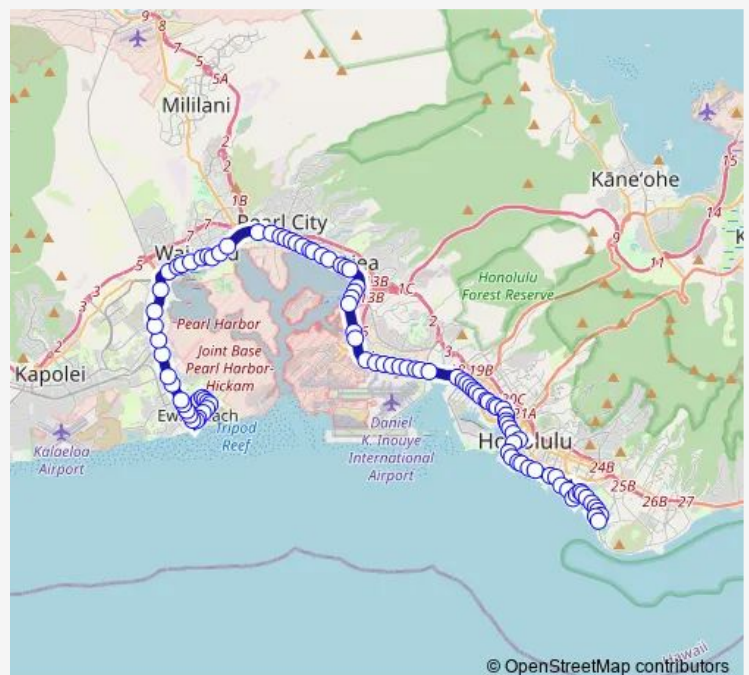

Bus 42 Ewa Beach-Waikiki

[Go to website](#)

Direction

Monsarrat AVE + Kapiolani Park — EWA Beach Transit Center

111 stops

[Open route schedule](#)

Monsarrat AVE + Kapiolani Park

Paki AVE + Monsarrat Ave

ALA Moana BL + ALA Moana Center

ALA Moana BL + Queen St

ALA Moana BL + Kamakee St

Route schedule

Monsarrat AVE + Kapiolani Park — EWA Beach Transit Center

Monday 08:42-01:20⁺¹

Tuesday 08:42-01:20⁺¹

Wednesday 08:42-01:20⁺¹

Thursday 08:42-01:20⁺¹

Friday 08:42-01:20⁺¹

Saturday 09:39-01:21⁺¹

Sunday 09:47-01:24⁺¹

Route info

Direction: Monsarrat AVE + Kapiolani Park

Stops: 111

Trip Duration: 2 hour 22 min

42 — Ewa Beach-Waikiki

ALA Moana BL + Ward Ave

ALA Moana BL + Koula St

ALA Moana BL + Coral St

South ST + Auahi St

South ST + Halekauwila St

South ST + Kawaiahao St

Alapai ST + S King St