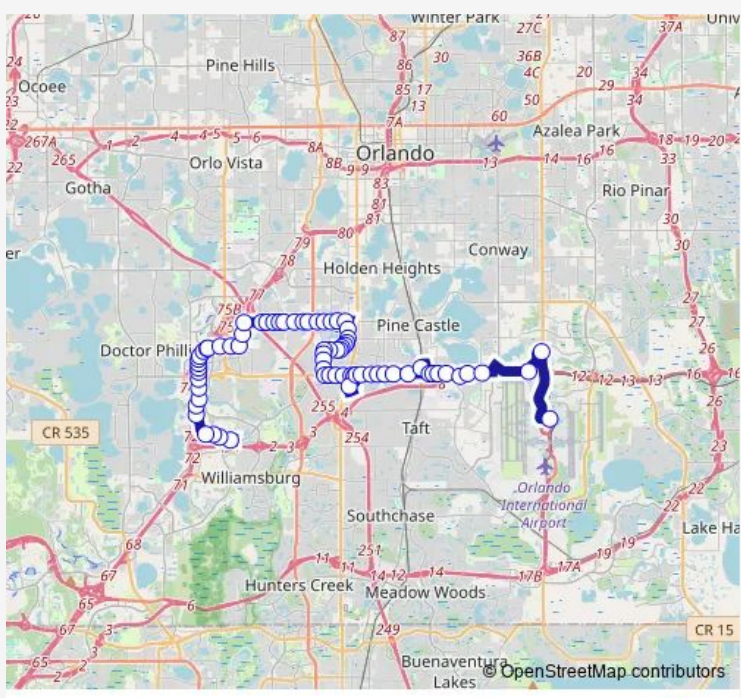

Bus 42 Intl DR/Orlando Intl Airport

[Go to website](#)

Direction
 Jeff Fuqua Blvd S AND Quick Turnaround Rd — Destination PKY AND Tradeshow Blvd
 72 stops
[Open route schedule](#)

- Jeff Fuqua Blvd S AND Quick Turnaround Rd
- North Frontage RD AND S Semoran Blvd
- Mccoy RD AND N Frontage Rd
- Mccoy RD AND Tradeport Dr
- Mccoy RD AND Daetwyler Dr
- Mccoy RD AND Daetwyler Dr
- Mccoy RD AND VIA Flora
- Mccoy RD AND State RD 528 ON Ramp W
- Mccoy RD AND Gondola Dr
- Mccoy RD AND Parkline Blvd
- Office CT AND Sand Lake Sunrail
- E Sand Lake RD AND Lake Gloria Blvd
- W Sand Lake RD AND Sand Lake Pointe Loop
- W Sand Lake RD AND Winegard Rd
- W Sand Lake RD AND Voltaire Dr
- W Sand Lake RD AND Golden SKY Ln
- Florida Mall AVE AND Crystal Clear Ln
- W Sand Lake RD AND Skyview Dr
- W Sand Lake RD AND Lillwill Ave
- W Sand Lake RD AND Southland Blvd
- W Sand Lake RD AND Currency Dr

Route schedule
 Jeff Fuqua Blvd S AND Quick Turnaround Rd — Destination PKY AND Tradeshow Blvd

Monday	05:10-00:05 ⁺¹
Tuesday	05:10-00:05 ⁺¹
Wednesday	05:10-00:05 ⁺¹
Thursday	05:10-00:05 ⁺¹
Friday	05:10-00:05 ⁺¹
Saturday	04:55-00:05 ⁺¹
Sunday	05:05-00:25 ⁺¹

Route info
 Direction: Jeff Fuqua Blvd S AND Quick Turnaround Rd
 Stops: 72
 Trip Duration: 1 hour 14 min

42 — Intl DR/Orlando Intl Airport **BusMaps**

Chancellor DR AND W Sand Lake Rd

Chancellor DR AND Titan Row

International DR AND Carrier Dr

International Drive AND Visitors Circle

International DR AND Vuniversal Blvd

International DR AND American Way

International DR AND Grand National Dr

International DR AND Municipal Dr