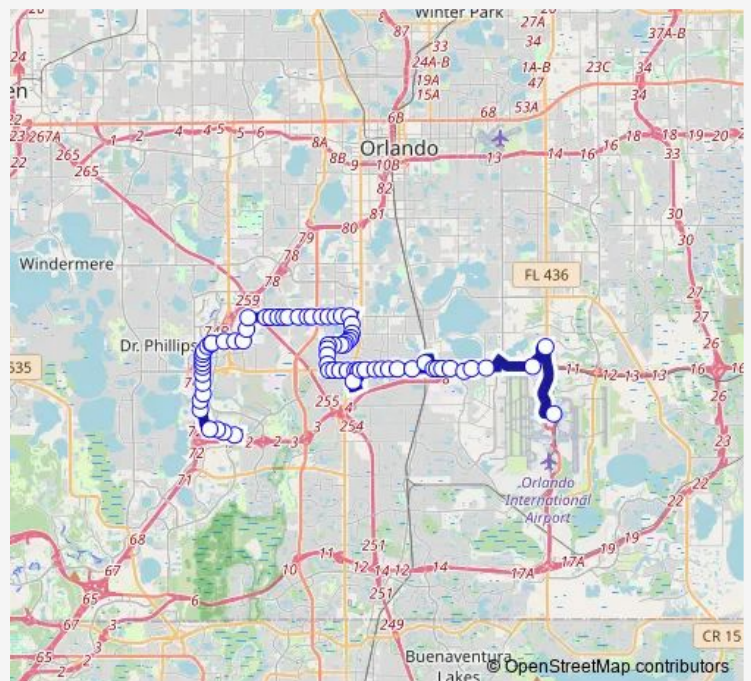

Mccoy RD AND Parkline Blvd

Office CT AND Sand Lake Sunrail

E Sand Lake RD AND Lake Gloria Blvd

W Sand Lake RD AND Sand Lake Pointe Loop

W Sand Lake RD AND Winegard Rd

W Sand Lake RD AND Voltaire Dr

W Sand Lake RD AND Golden SKY Ln

Florida Mall AVE AND Crystal Clear Ln

W Sand Lake RD AND Skyview Dr

W Sand Lake RD AND Lillwill Ave

W Sand Lake RD AND Southland Blvd

W Sand Lake RD AND Currency Dr

**Route schedule**

Jeff Fuqua Blvd S AND Quick Turnaround Rd — Destination PKY AND Tradeshow Blvd

**Route info**

Direction: Jeff Fuqua Blvd S AND Quick Turnaround Rd

Stops: 72

Trip Duration: 1 hour 22 min

42 — Intl DR/Orlando Intl Airport

Chancellor DR AND W Sand Lake Rd

Chancellor DR AND Titan Row

Chancellor DR AND Viscount Row