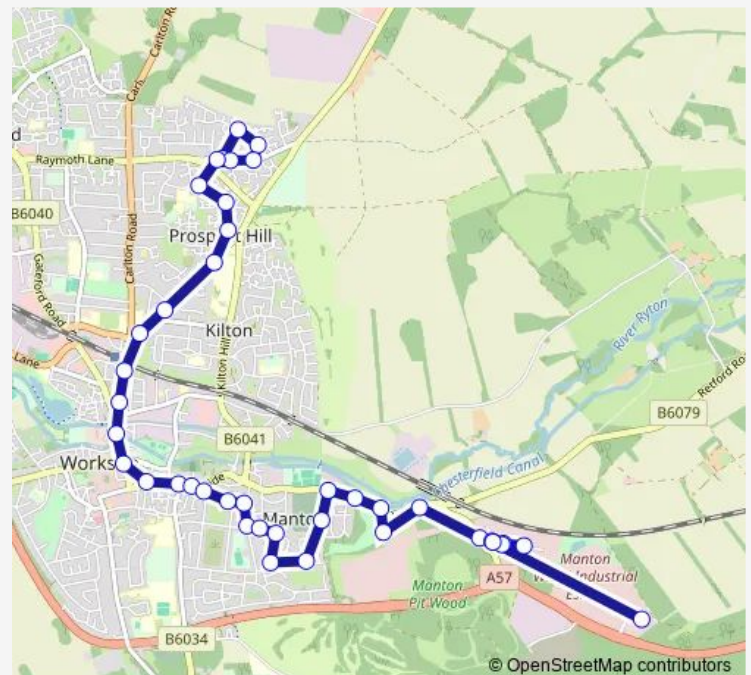

Bus 42 Worksop - Retford

[Go to website](#)

Direction

Thievesdale Close — Wilkinsons

40 stops

[Open route schedule](#)

Thievesdale Close

Kingsdale

Glaisdale

The Paddocks

Forest Hill Road

Thievesdale Close

Westway

Hereford Close

Coventry Drive

Bassetlaw Hospital

The Baulk

North Notts College

Worksop Railway Station

Miners Welfare

Watson Road

Worksop Bus Station

Victoria Road

Priory

Cemetery Road

Lincoln Street

Talbot Road

Route schedule

Thievesdale Close — Wilkinsons

Monday 05:14-16:55

Tuesday 05:14-16:55

Wednesday 05:14-16:55

Thursday 05:14-16:55

Friday 05:14-16:55

Saturday 05:14-16:55

Sunday —

Route info

Direction: Thievesdale Close

Stops: 40

Trip Duration: 0 hour 40 min

42 — Worksop - Retford