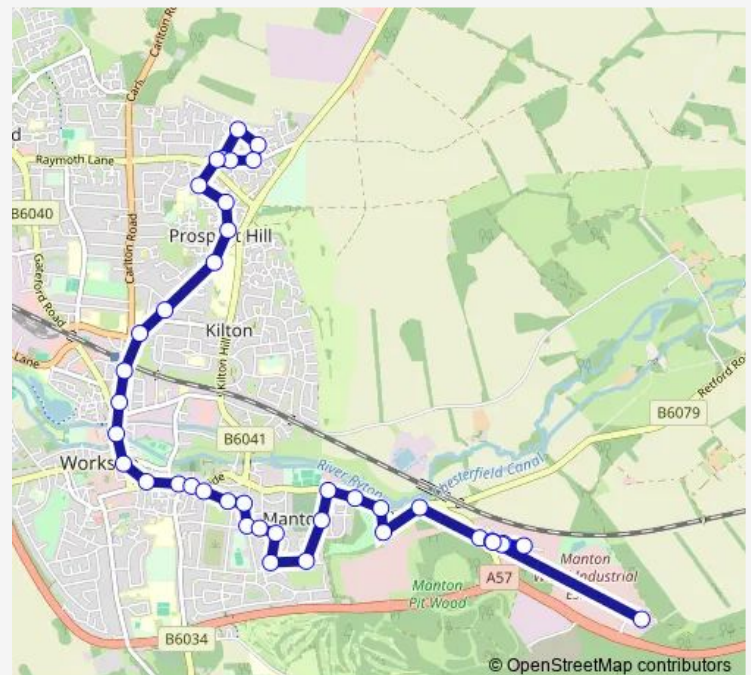

Thursday 05:14-16:55

Friday 05:14-16:55

Saturday 05:14-16:55

Sunday —

Route info

Direction: Thievesdale Close

Stops: 40

Trip Duration: 0 hour 32 min