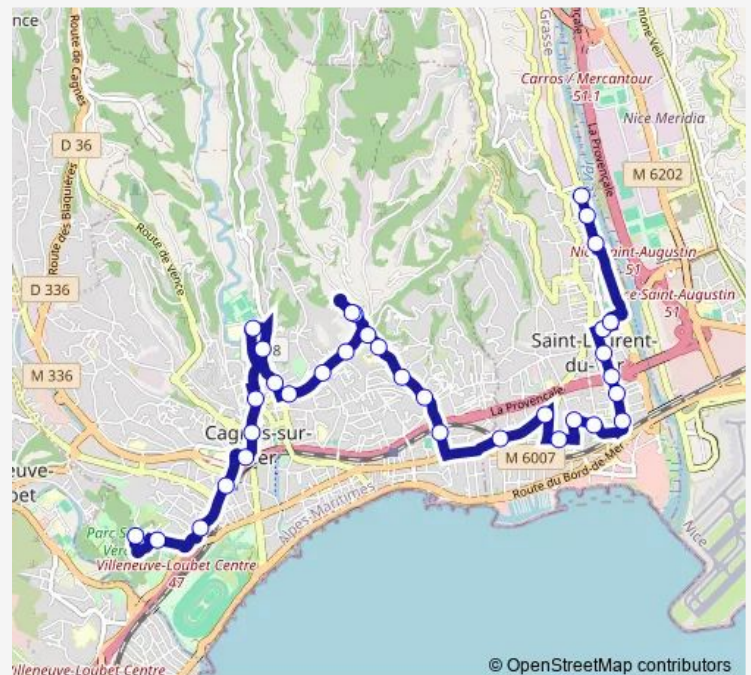

### Route schedule

Le Riou — Collège Pagnol

Monday	06:55-19:10
Tuesday	06:55-19:10
Wednesday	06:55-19:10
Thursday	06:55-19:10
Friday	06:55-19:10
Saturday	06:45-18:45
Sunday	—

### Route info

Direction: Le Riou

Stops: 34

Trip Duration: 0 hour 40 min

42 — Collège Pagnol - Le Riou

Sauvaigo

A.Tzanck

Magnolias

Ossola Tassigny

Gare Saint-Laurent-du-Var

Pasteur

La Provençale

Morgan

Square Bénes

Coubertin

Rives D'Or

11 Novembre

Square du 8 mai

Gare Cagnes-sur-Mer

Saint-Véran

Domaine du Loup

Le Riou

42 Bus time schedules and route maps are available in an offline PDF at [busmaps.com](https://busmaps.com). Use the [busmaps.com](https://busmaps.com) website to see live bus times, train schedule or subway schedule, and step-by-step directions for all public transit in Nice