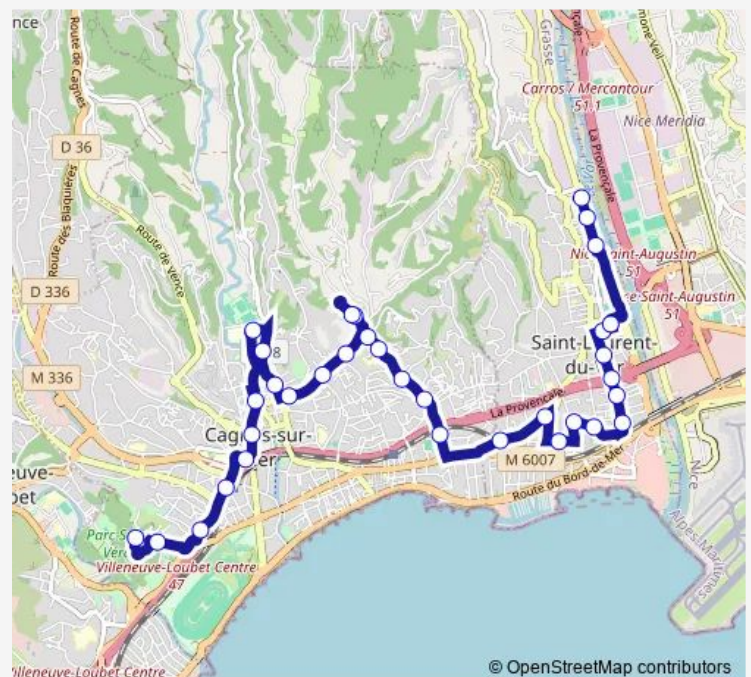

### Route schedule

Le Riou — Collège Pagnol

Monday 06:55-19:10

Tuesday 06:55-19:10

Wednesday 06:55-19:10

Thursday 06:55-19:10

Friday 06:55-19:10

Saturday 06:45-18:45

### Route info

Direction: Le Riou

Stops: 34

Trip Duration: 0 hour 40 min

42 — Collège Pagnol - Le Riou

Sauvaigo

A.Tzanck

Magnolias

11 Novembre

Square du 8 mai

Gare Cagnes-sur-Mer

Saint-Véran

Domaine du Loup

Le Riou

42 Bus time schedules and route maps are available in an offline PDF at [busmaps.com](https://busmaps.com). Use the [busmaps.com](https://busmaps.com) website to see live bus times, train schedule or subway schedule, and step-by-step directions for all public transit in Nice