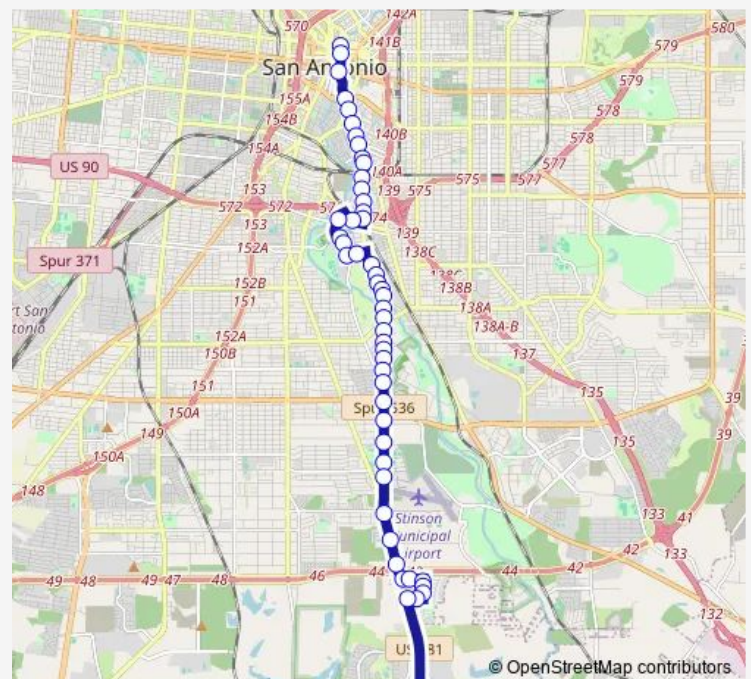

Thursday 04:40-15:26

Friday 04:40-15:26

Saturday —

Sunday —

Route info

Direction: Pecan & ST. Mary'S

Stops: 53

Trip Duration: 0 hour 49 min

42 — Roosevelt

BusMaps

Roosevelt Opposite Uvalde

Roosevelt & Mcdonald

Vibrant Works

Roosevelt IN Front OF Roosevelt Mob

Roosevelt & Riverside

Roosevelt IN Front OF 2617