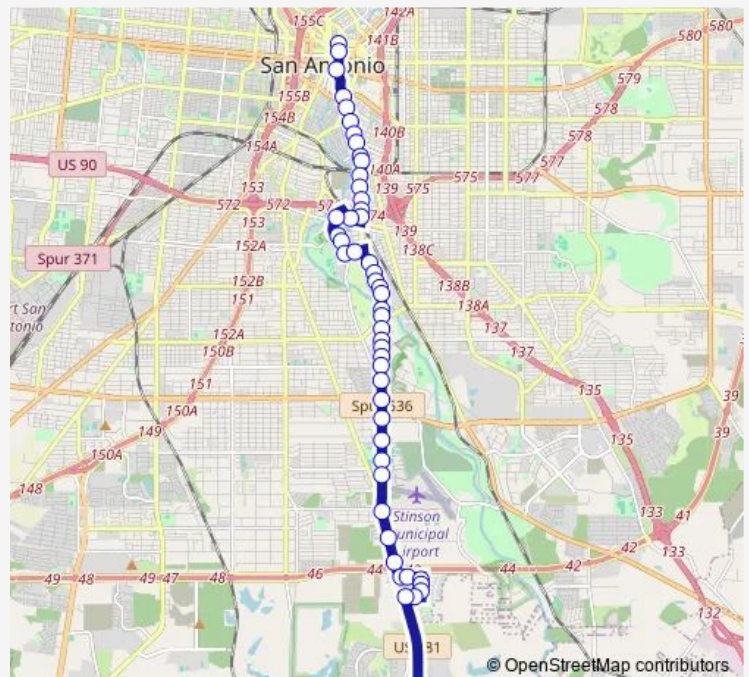

S. ST. Mary'S & Mission Rd.

Roosevelt opposite Grove

Roosevelt & Highland

Roosevelt at US 90 Underpass

Roosevelt Opposite Mckinley

STEVES BTWN ROOSEVELT & MISSION

MISSION BTWN STEVES & MITCHELL

MISSION OPP FELISA

MISSION OPP BENITA

MISSION OPP HANSFORD

HANSFORD OPP KALTEYER

Route schedule

Pecan & ST. Mary'S — Navistar US 281 South

Monday 04:40-15:26

Tuesday 04:40-15:26

Wednesday 04:40-15:26

Thursday 04:40-15:26

Friday 04:40-15:26

Saturday —

Sunday —

Route info

Direction: Pecan & ST. Mary'S

Stops: 53

Trip Duration: 0 hour 49 min

42 — Roosevelt

Roosevelt Opposite Uvalde

Roosevelt & Mcdonald

Vibrant Works

Roosevelt IN Front OF Roosevelt Mob

Roosevelt & Riverside

Roosevelt IN Front OF 2617

Roosevelt & E. Southcross