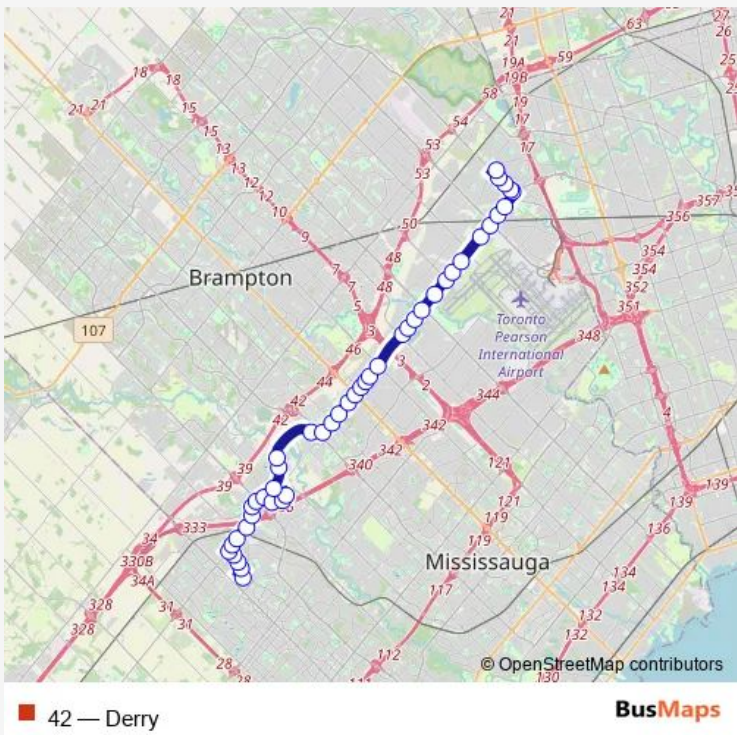

**Bus 42 Derry**

[Go to website](#)

**Direction**  
 Westwood Square Bus Terminal Platform H — Meadowvale Town Centre Drop Off  
 49 stops  
[Open route schedule](#)

- Westwood Square Bus Terminal Platform H
- Goreway Dr South Of Morning Star Dr
- Goreway Dr At Jolliffe Ave
- Goreway Dr At Etude Dr
- Goreway Dr At Dorcas St
- Goreway Dr At Derry Rd
- Derry Rd At Legion Rd
- Derry Rd At Malton Go Station
- Derry Rd At Airport Rd
- Derry Rd At Harrow St
- Derry Rd At Cattrick St
- Derry Rd At Torbram Rd
- Derry Rd At Vanguard Dr
- Derry Rd At Bramalea Rd
- Derry Rd At Telford Way
- Derry Rd West Of Dixie Rd
- Derry Rd At Cardiff Blvd
- Derry Rd At Maxwell Rd
- Derry Rd At Tomken Rd
- Derry Rd At Kennedy Rd
- Derry Rd At Beckett Dr

**Route schedule**  
 Westwood Square Bus Terminal Platform H — Meadowvale Town Centre Drop Off

Monday	04:13-00:54 <sup>+1</sup>
Tuesday	04:13-00:54 <sup>+1</sup>
Wednesday	04:13-00:54 <sup>+1</sup>
Thursday	04:13-00:54 <sup>+1</sup>
Friday	04:13-00:54 <sup>+1</sup>
Saturday	04:49-00:43 <sup>+1</sup>
Sunday	05:28-00:32 <sup>+1</sup>

**Route info**  
 Direction: Westwood Square Bus Terminal Platform H  
 Stops: 49  
 Trip Duration: 1 hour 11 min

Derry Rd West Of Beckett Dr

Derry Rd At Edwards Blvd

Derry Rd At Hurontario St

Derry Rd At Derrycrest Dr

## Route info

Direction: Meadowvale Town Centre Bus Terminal Plat-  
form I

Stops: 45

Trip Duration: 0 hour 59 min

Derry Rd At Edwards Blvd

Derry Rd East Of Edwards Blvd

Derry Rd At Kenderry Gate

Derry Rd At Kennedy Rd