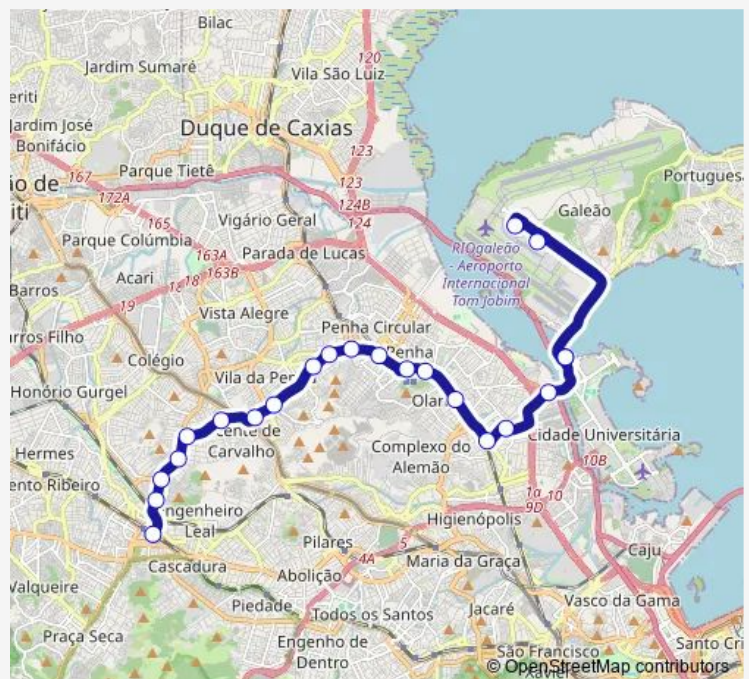

Terminal Aroldo Melodia : Plataforma C

Galeão - Tom Jobim 2

Galeão - Tom Jobim 1

Route schedule

Madureira - Manaceia — Terminal Aroldo Melodia :
Plataforma C

Monday 00:00

Tuesday 00:00

Wednesday 00:00

Thursday 00:00

Friday 00:00

Saturday 00:00

Sunday 00:00

Route info

Direction: Madureira - Manaceia

Stops: 22

Trip Duration: 0 hour 50 min

42 — Galeão - Madureira

Direction

Terminal Aroldo Melodia : Plataforma C — Madureira - Manaceia

19 stops

[Open route schedule](#)

Terminal Aroldo Melodia : Plataforma C

Maré

Santa Luzia