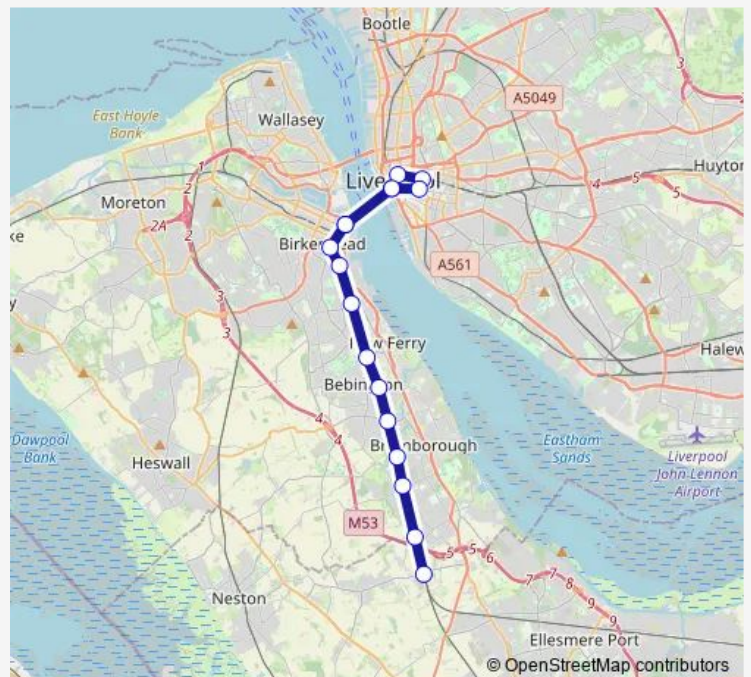

Rail Me:Hoo->Bkq ME train service from HOO to Bkq

[Go to website](#)

Direction

Hooton — Birkenhead Hamilton Square

17 stops

[Open route schedule](#)

- Hooton
- Eastham Rake
- Bromborough
- Bromborough Rake
- Spital
- Port Sunlight
- Bebington
- Rock Ferry
- Green Lane
- Birkenhead Central
- Birkenhead Hamilton Square
- Liverpool James Street
- Moorfields
- Liverpool Lime Street
- Liverpool Central
- Liverpool James Street
- Birkenhead Hamilton Square

Route schedule

Hooton — Birkenhead Hamilton Square

Monday	07:52-08:16
Tuesday	07:52-08:16
Wednesday	07:52-08:16
Thursday	07:52-08:16
Friday	07:52-08:16
Saturday	—
Sunday	—

Route info

Direction: Hooton

Stops: 17

Trip Duration: 0 hour 37 min

■ Me:Hoo->Bkq — ME train service from HOO to Bkq

Me:Hoo->Bkq Rail time schedules and route maps are available in an offline PDF at busmaps.com. Use the busmaps.com website to see live bus times, train schedule or subway schedule, and step-by-step directions for all public transit in Liverpool