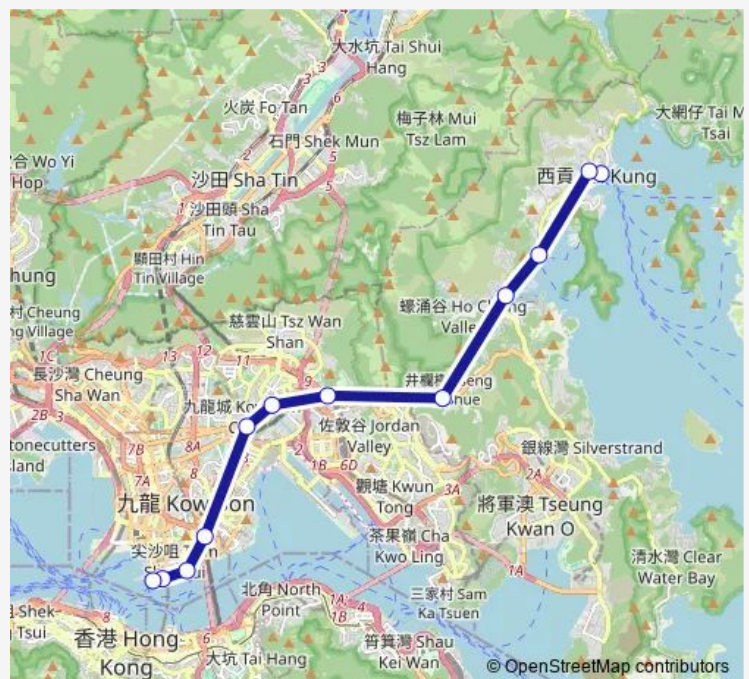

[Ctb] Tsim SHA Tsui (Star Ferry)[[Kmb] Star Ferry

### Route schedule

[Ctb] SAI Kung[[Kmb] SAI Kung BUS Terminus — [Ctb] Tsim SHA Tsui (Star Ferry)[[Kmb] Star Ferry

Monday	—
Tuesday	—
Wednesday	—
Thursday	—
Friday	—
Saturday	15:30
Sunday	15:30

### Route info

Direction: [Ctb] SAI Kung[[Kmb] SAI Kung BUS Terminus

Stops: 12

Trip Duration: 0 hour 48 min

■ 92R — SAI Kung - Star Ferry