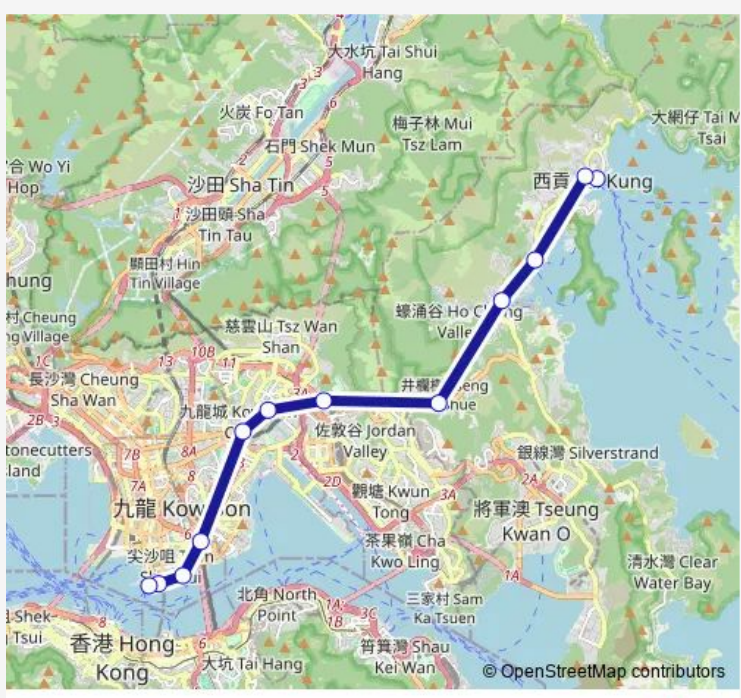

Bus 92r SAI Kung - Star Ferry

[Go to website](#)

Direction
 [Ctb] SAI Kung[[Kmb] SAI Kung BUS Terminus — [Ctb] Tsim SHA Tsui (Star Ferry)][[Kmb] Star Ferry

12 stops

[Open route schedule](#)

- [Ctb] SAI Kung[[Kmb] SAI Kung BUS Terminus
- [Ctb] SAI Kung Town Hall, PO Tung Road[[Kmb] SAI Kung Town Hall
- [Ctb] PAK SHA Wan, Hiram'S Highway[[Kmb] PAK SHA Wan
- [Ctb] Marina Cove, Hiram'S Highway[[Kmb] Marina Cove
- [Kmb] Tseng LAN Shue
- [Ctb] Ping Shek Estate[[Kmb+Ctb] Ngau CHI WAN BBI - Choi Hung Station/
Ping Shek Estate[[Kmb] Ngau CHI WAN BBI - Choi Hung Station
- [Ctb] THE Latitude, Prince Edward Road East[[Kmb+Ctb] THE Latitude/
The Latitude, Prince Edward Road East[[Kmb] THE Latitude
- [Ctb] Regal Oriental Hotel, Prince Edward Road East[[Kmb+Ctb] Kowloon City BBI - Regal Oriental Hotel/
Regal Oriental Hotel, Prince Edward Road East[[Kmb] Kowloon City BBI - Regal Oriental Hotel
- [Kmb] Cross Harbour Tunnel BBI - Hung HOM Station
- [Ctb] Avenue OF Stars, Salisbury Road[[Ctb] Avenue OF Stars, Salisbury Road[[Ctb] Avenue OF Stars, Salisbury Road[[Kmb] Wing ON Plaza
- [Ctb] Hong Kong Cultural Centre, Salisbury Road[[Kmb] Hong Kong Cultural Centre
- [Ctb] Tsim SHA Tsui (Star Ferry)[[Kmb] Star Ferry

Route schedule

[Ctb] SAI Kung[[Kmb] SAI Kung BUS Terminus — [Ctb] Tsim SHA Tsui (Star Ferry)[[Kmb] Star Ferry

Monday	—
Tuesday	—
Wednesday	—
Thursday	—
Friday	—
Saturday	15:30
Sunday	15:30

Route info

Direction: [Ctb] SAI Kung[[Kmb] SAI Kung BUS Terminus

Stops: 12

Trip Duration: 0 hour 43 min

■ 92r — SAI Kung - Star Ferry **BusMaps**

Direction

[Ctb] Tsim SHA Tsui (Star Ferry)[[Kmb] Star Ferry — [Kmb] SAI Kung BUS Terminus

15 stops

[Open route schedule](#)

[Ctb] Tsim SHA Tsui (Star Ferry)[[Kmb] Star Ferry