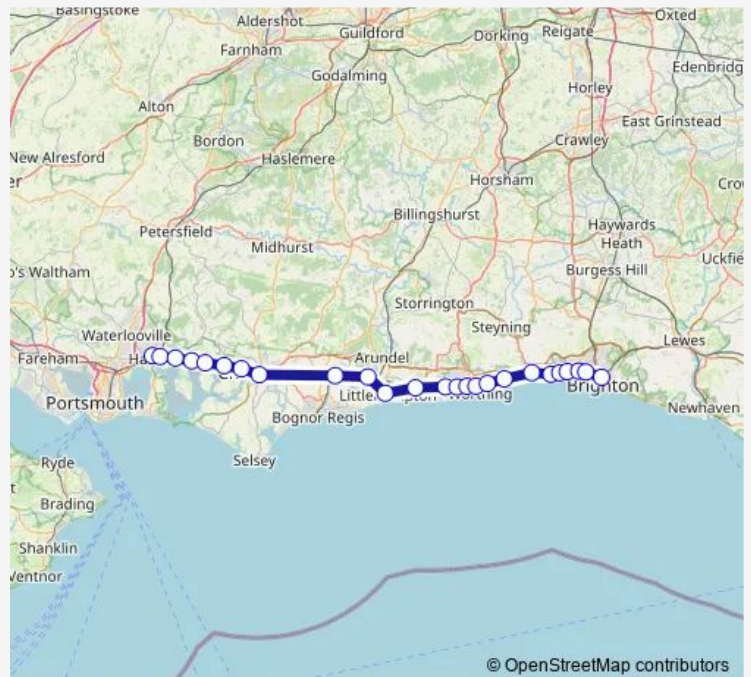

Rail Sn:Hav->Btn SN train service from HAV to Btn

[Go to website](#)

Direction

Havant — Brighton

25 stops

[Open route schedule](#)

- Havant
- Warblington
- Emsworth
- Southbourne
- Nutbourne
- Bosham
- Fishbourne
- Chichester
- Barnham
- Ford
- Littlehampton
- Angmering
- Goring-by-Sea
- Durrington-on-Sea
- West Worthing
- Worthing
- East Worthing
- Lancing
- Shoreham-by-Sea (Sussex)
- Southwick
- Fishersgate

Route schedule

Havant — Brighton

Monday	—
Tuesday	—
Wednesday	—
Thursday	—
Friday	—
Saturday	06:46-23:00
Sunday	07:33-10:33

Route info

Direction: Havant

Stops: 25

Trip Duration: 1 hour 36 min

© OpenStreetMap contributors

■ Sn:Hav->Btn — SN train service from HAV to Btn

BusMaps

Portslade

Aldrington

Hove

Brighton

Sn:Hav->Btn Rail time schedules and route maps are available in an offline PDF at busmaps.com. Use the busmaps.com website to see live bus times, train schedule or subway schedule, and step-by-step directions for all public transit in Brighton