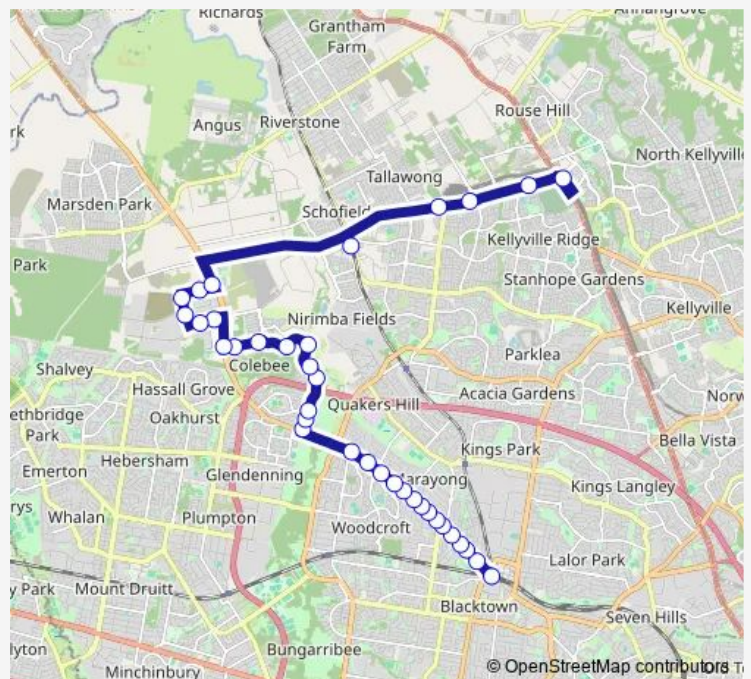

Richmond Rd Opp Breakfast Rd

Richmond Rd After Eucumbene Dr

Woodcroft Shopping Village, Richmond Rd

Richmond Rd Opp Falmouth Rd

Richmond Rd Before Hill End Rd

St Elizabeth Nursing Home, Symonds Rd

31 Symonds Rd

Symonds Rd At Hoyle Dr

7 Stonecutters Dr

33 Stonecutters Dr Before Kirkwood Cr

Stonecutters Dr Opp Ashlar Ct

Route schedule

Blacktown Station, Stand C — Rouse Hill Town Centre, Tempus St

Monday	05:02-20:54
Tuesday	05:02-20:54
Wednesday	05:02-20:54
Thursday	05:02-20:54
Friday	05:02-20:54
Saturday	07:02-18:55
Sunday	07:02-18:55

Route info

Direction: Blacktown Station, Stand C

Stops: 36

Trip Duration: 0 hour 58 min

751 — Rouse Hill Town Centre to Blacktown

Stonecutters Dr After Africa Way

Alderton Dr Before Stapleton Av

Alderton Dr After Summerland Cr

Wednesday 05:31-21:00

Thursday 05:31-21:00

Friday 05:31-21:00

Saturday 07:14-19:13

Sunday 07:14-19:13

Route info

Direction: Rouse Hill Town Centre, Tempus St

Stops: 37