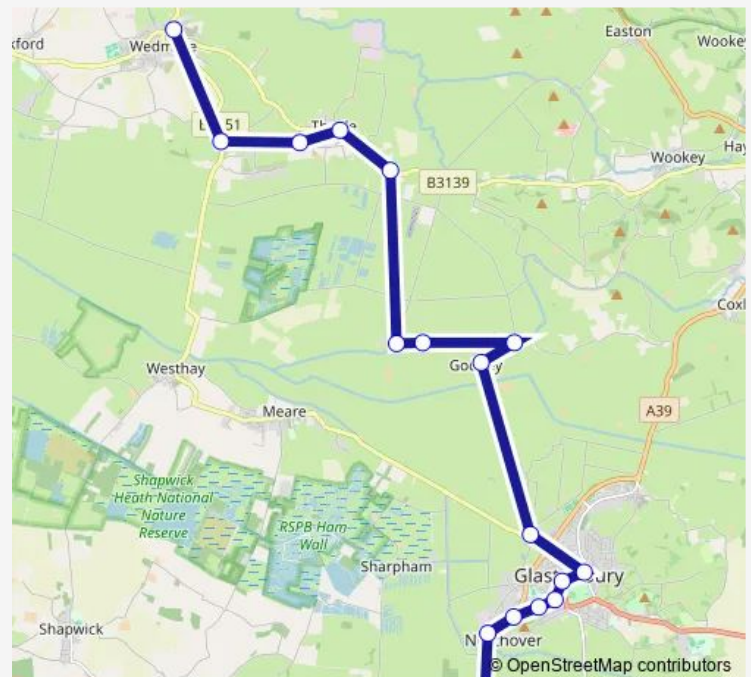

Route schedule

Crispin Hall — The Borough Yard

Monday —

Tuesday —

Wednesday —

Thursday —

Friday 12:30

Saturday —

Sunday —

Route info

Direction: Crispin Hall

Stops: 18

Trip Duration: 0 hour 45 min

751 — Wedmore - Street

Direction

The Mall — Crispin Hall

19 stops

[Open route schedule](#)

The Mall

Mudgely Cross

Holly Cottage

Theale House

Panborough Inn

The Hawthorns

Wirral Park Roundabout

Moorlands Factory

Northover Bridge

Glaston Road

Crispin Hall

Route schedule

The Mall — Crispin Hall

Monday	—
Tuesday	—
Wednesday	—
Thursday	—
Friday	09:30
Saturday	—
Sunday	—