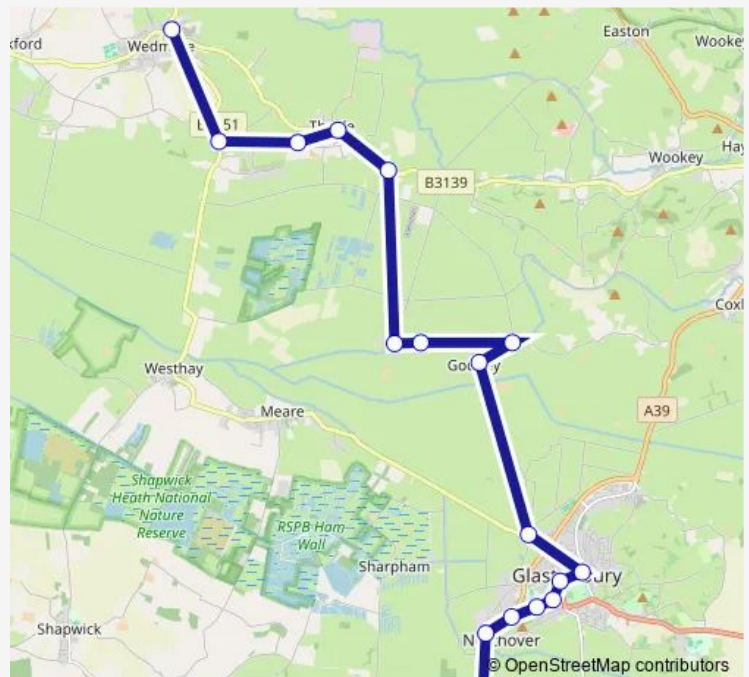

Route schedule

Crispin Hall — The Borough Yard

Monday —

Tuesday —

Wednesday —

Thursday —

Friday 12:30

Saturday —

Sunday —

Route info

Direction: Crispin Hall

Stops: 18

Trip Duration: 0 hour 45 min

751 — Wedmore - Street

Direction

The Mall — Crispin Hall

Wirral Park Roundabout

Moorlands Factory

Northover Bridge

Glaston Road

Crispin Hall

Route schedule

The Mall — Crispin Hall

Monday	—
Tuesday	—
Wednesday	—
Thursday	—
Friday	09:30
Saturday	—
Sunday	—