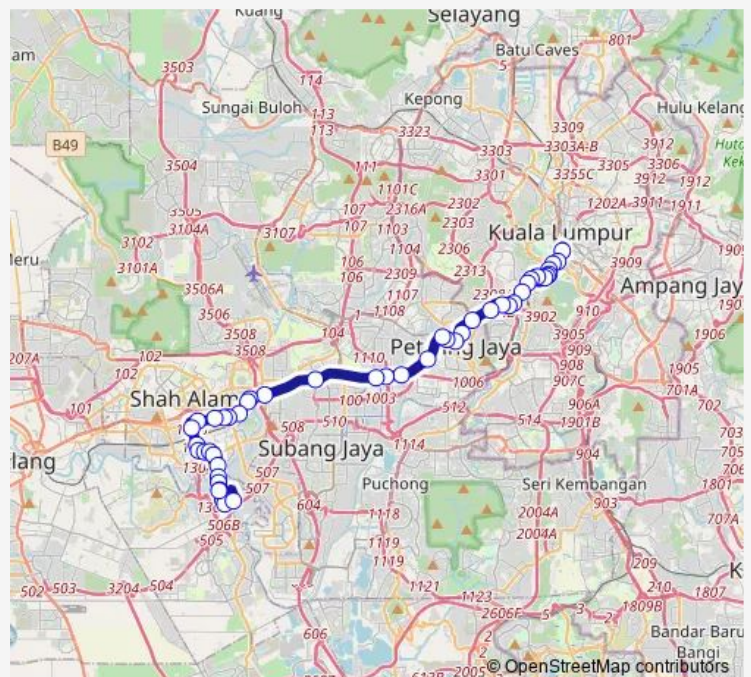

Pj599 Highway Center

(M) Pj437 LRT Asia Jaya

Pj442 Finas

**Route schedule**

Sa411 HAB Taman SRI Muda — (M) KI2213 Pasar Seni (Platform B5)

Monday	06:00-21:10
Tuesday	06:00-21:10
Wednesday	06:00-21:10
Thursday	06:00-21:10
Friday	06:00-21:10
Saturday	06:00-22:30
Sunday	06:00-22:30

**Route info**

Direction: Sa411 HAB Taman SRI Muda

Stops: 37

Trip Duration: 1 hour 0 min

751 — Taman Sri Muda ~ Hab Pasar Seni

Pj443 Yayasan Cancerlink

Pj597 Ppum Federal

KI1102 Masjid AR-Rahman Um