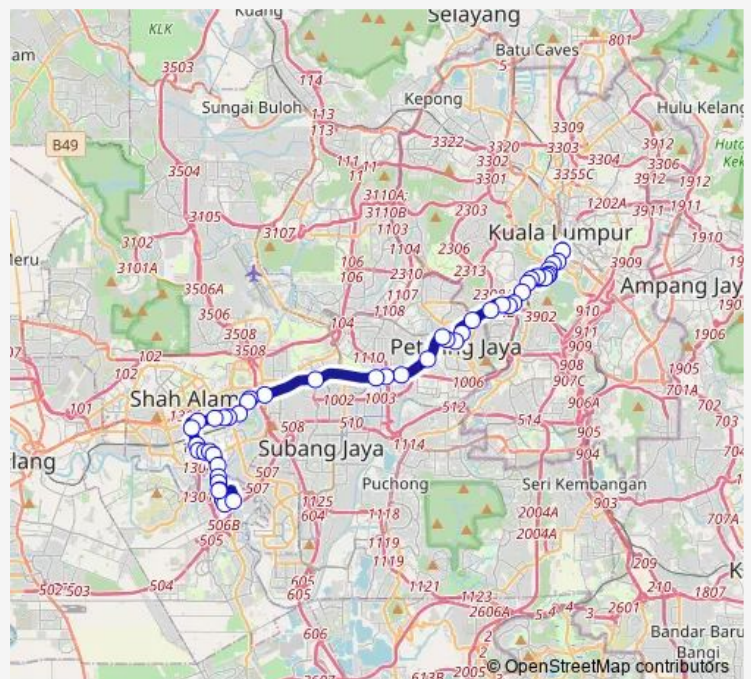

Pj442 Finas

**Route schedule**

Sa411 HAB Taman SRI Muda — (M) Pasar Seni (Platform B3 - B4)

Monday 06:00-21:10

Tuesday 06:00-21:10

Wednesday 06:00-21:10

Thursday 06:00-21:10

Friday 06:00-21:10

Saturday 06:00-22:30

Sunday 06:00-22:30

**Route info**

Direction: Sa411 HAB Taman SRI Muda

Stops: 37

Trip Duration: 1 hour 0 min

751 — Taman Sri Muda ~ Hab Pasar Seni

Pj443 Yayasan Cancerlink