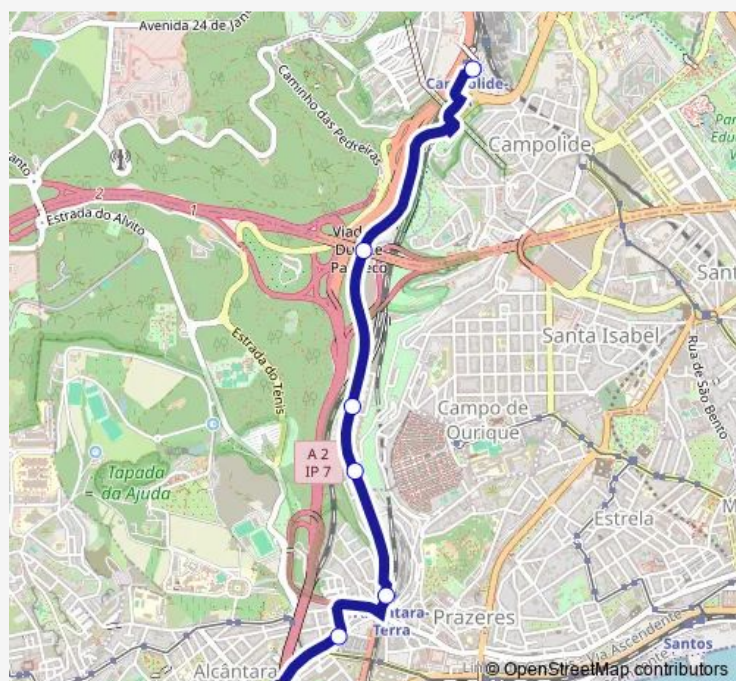

B. Loureiro - Av. Ceuta

Qta. Cabrinha - Av. Ceuta

Alcântara - Av. Ceuta

R. Alcântara

Calvário

Estação Sto. Amaro

### Route schedule

Estação Campolide — Estação Sto. Amaro

Monday 00:20-00:40

Tuesday 00:20-00:40

Wednesday 00:20-00:40

Thursday 00:20-00:40

Friday 00:20-00:40

Saturday 00:20-00:40

### Route info

Direction: Estação Campolide

Stops: 10

Trip Duration: 0 hour 7 min

751 — Estação Campolide - R. Alcântara

### Route info

Direction: Estação Sto. Amaro

Stops: 7

Trip Duration: 0 hour 8 min

751 Bus time schedules and route maps are available in an offline PDF at busmaps.com. Use the busmaps.com website to see live bus times, train schedule or subway schedule, and step-by-step directions for all public transit in Lisbon