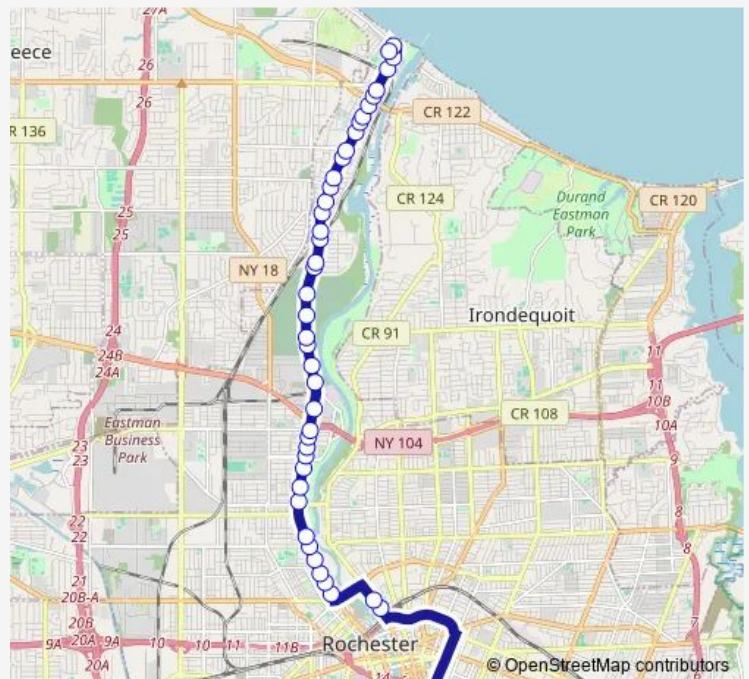

Bus 751 Maplewood-Charlotte/Monroe

[Go to website](#)

Direction

Monroe High School — Estes & Corrigan

44 stops

[Open route schedule](#)

- Monroe High School
- Monroe & Linwood
- St Paul & Ward
- St Paul & St Bridgets
- Lake & White
- Lake & Ambrose
- Lake & Lorimer
- Lake & Phelps
- Lake & Emerson
- Lake & Ravine
- Lake & opp Selye
- Lake & 1024 Lake Ave
- Lake & Rose
- Lake & Seneca
- Lake & Riverside
- Lake & Flower City
- Lake & Ridgeway
- Lake & Lot 18 Kodak
- Lake & Maplewood
- Lake & Merrill
- Lake & St Bernards Park Apts

Route schedule

Monroe High School — Estes & Corrigan

Monday	15:40
Tuesday	15:40
Wednesday	15:40
Thursday	15:40
Friday	12:10-15:40
Saturday	—
Sunday	—

Route info

Direction: Monroe High School

Stops: 44

Trip Duration: 0 hour 40 min

Direction

Estes & Corrigan — Pearl & Alexander

41 stops

[Open route schedule](#)

Estes & Corrigan

Lake & Hinchey

Lake & Lakeland

Lake & Charlotte Harbortown

Stops: 41

Trip Duration: 0 hour 40 min

Lake & Ridgeway

Lake & Clay

Lake & Seneca

Lake & Alameda

Lake & Birr

Lake & Nazareth Academy