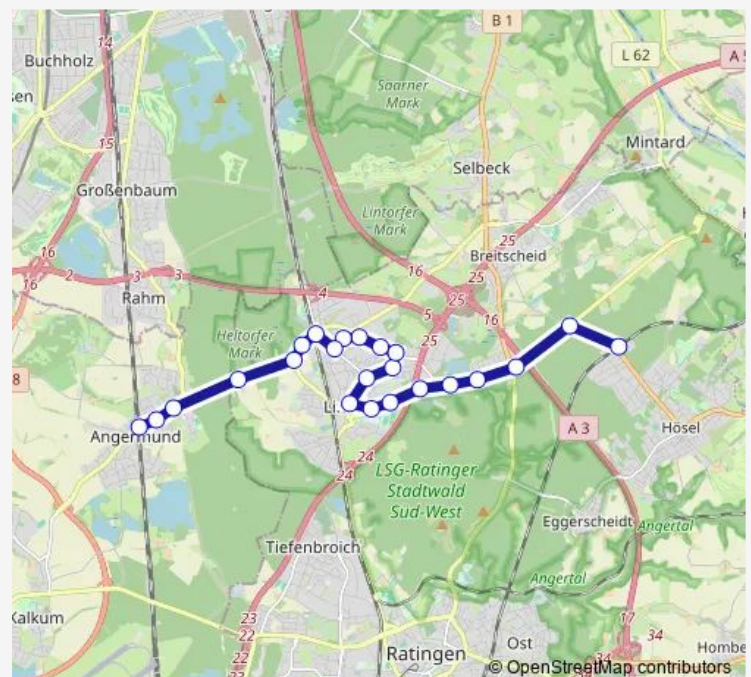

Ratingen Wieselweg

Ratingen Am Löken

Ratingen Lintorf, Rathaus

Ratingen Lintorf, Sportplatz

Ratingen Am Sonnenschein

Ratingen Am Gierath

Ratingen Lintorf, Friedhof

Ratingen Gerlings

Ratingen Krummenweg

### Route schedule

D-Angermund S — Ratingen Hösel S

Monday 05:59-21:42

Tuesday 05:59-21:42

Wednesday 05:59-21:42

Thursday 05:59-21:42

Friday 05:59-21:42

Saturday 06:12-21:41

### Route info

Direction: D-Angermund S

Stops: 24

Trip Duration: 0 hour 24 min

751

BusMaps

Ratingen Linneper Weg

Ratingen Hösel S, Nordseite