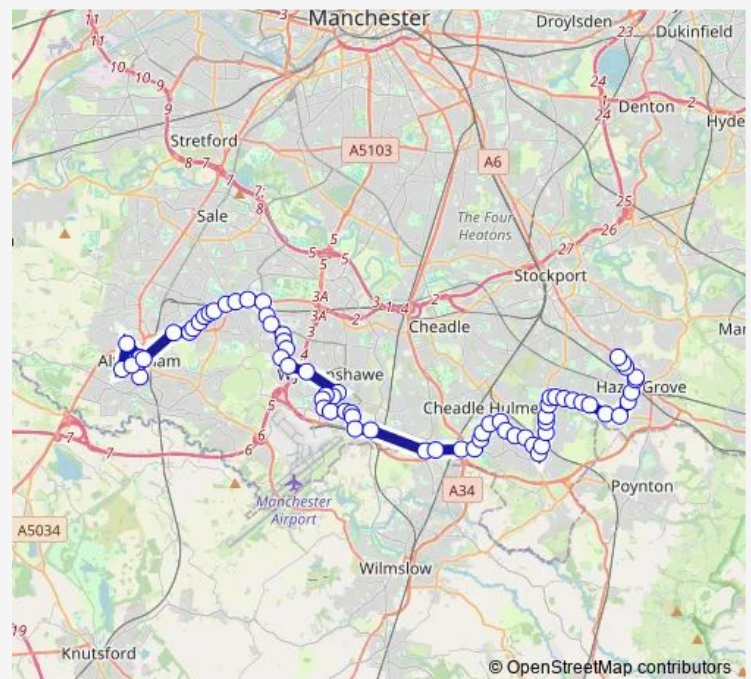

Baguley Metrolink Stop

Ledson Road

The Red Rose

Route schedule

Stamford Road — Sainsbury's

Monday 15:33

Tuesday 15:33

Wednesday 15:33

Thursday 15:33

Friday 15:33

Saturday —

Sunday —

Route info

Direction: Stamford Road

Stops: 70

Trip Duration: 1 hour 44 min

Tayfield Road

Exbourne Road

Hilary Road

The Red Beret

The Cornishman

Shadow Moss Road

Shadowmoss Metrolink Stop

Shadow Moss Road