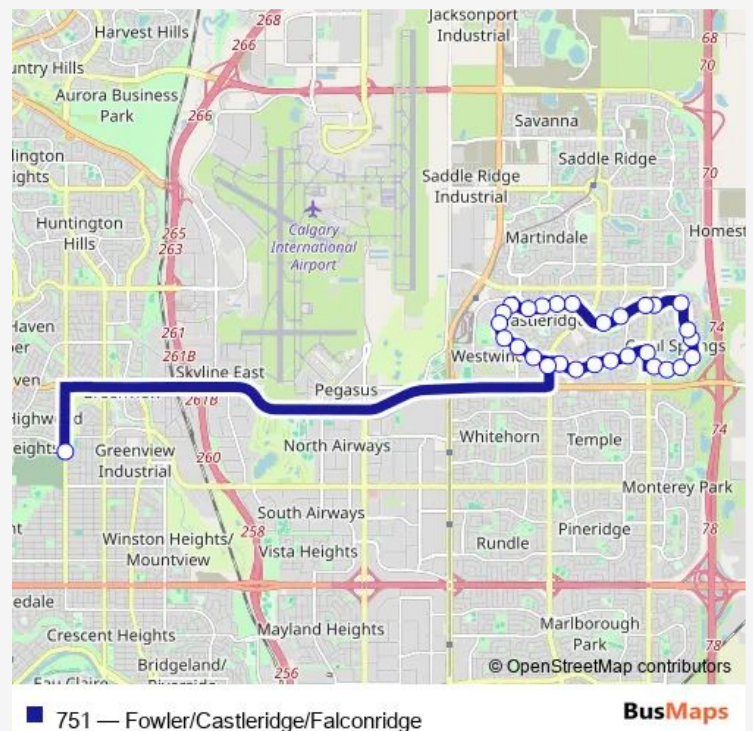

WB Falshire DR @ 68 ST Ne

WB Falshire DR @ Falton DR Ne

WB Falshire DR @ Falshire CL Ne

WB Castleridge DR @ Castleridge RD Ne

WB Castleridge DR @ 54 ST Ne

WB Castleridge DR @ Castledale CR Ne

### Route schedule

NB 4 ST NW @ 40 AV Nw — SB Falconridge BV @ Castleridge BV Ne

Monday 15:40

Tuesday 15:40

Wednesday 15:40

Thursday 15:40

Friday 13:55

Saturday —

### Route info

Direction: NB 4 ST NW @ 40 AV Nw

Stops: 29

Trip Duration: 0 hour 40 min

WB Castleridge DR @ Castlebrook DR Ne

SB Castleridge BV @ Westwinds DR Ne

SB Castleridge BV @ Westwinds CR Ne

SB Castleridge BV @ Westwinds CR NE