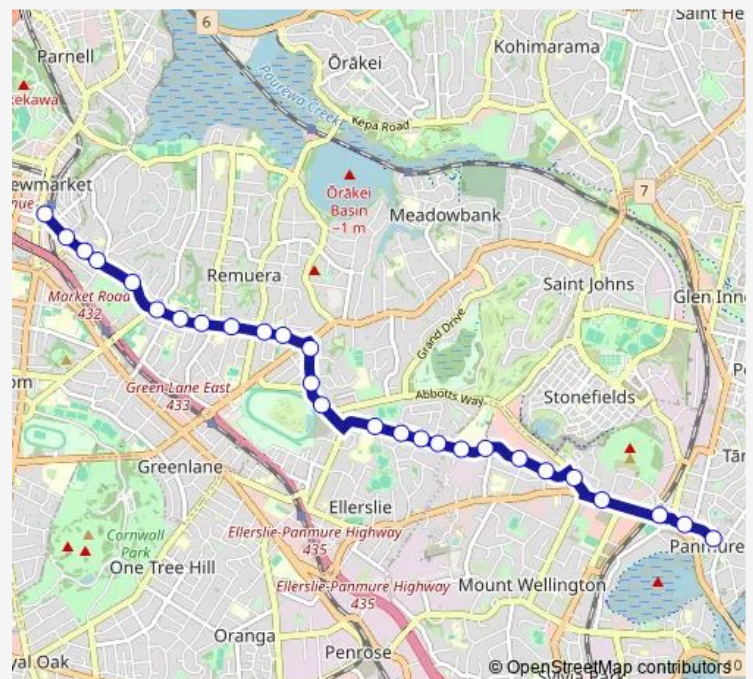

Thursday 06:25-22:28

Friday 06:25-22:28

Saturday 06:28-22:28

Sunday 06:30-22:30

Route info

Direction: Stop F Newmarket Station

Stops: 27

Trip Duration: 0 hour 34 min

751

BusMaps

Marua Road/Burt Road

Marua Road

Mountain Road

Stop B Panmure Station

Jellicoe Road

Panmure Town Centre

55 Marua Road

Michaels Avenue

Ladies Mile/Peach Parade

Ladies Mile/Remuera Road

Ladies Mile

Wairua Reserve

Remuera Library

Remuera Shopping Centre

Tuesday 05:52-21:54

Wednesday 05:52-21:54

Thursday 05:52-21:54

Friday 05:52-21:54

Saturday 05:56-21:56

Sunday 05:56-21:56

Route info

Direction: Panmure Town Centre