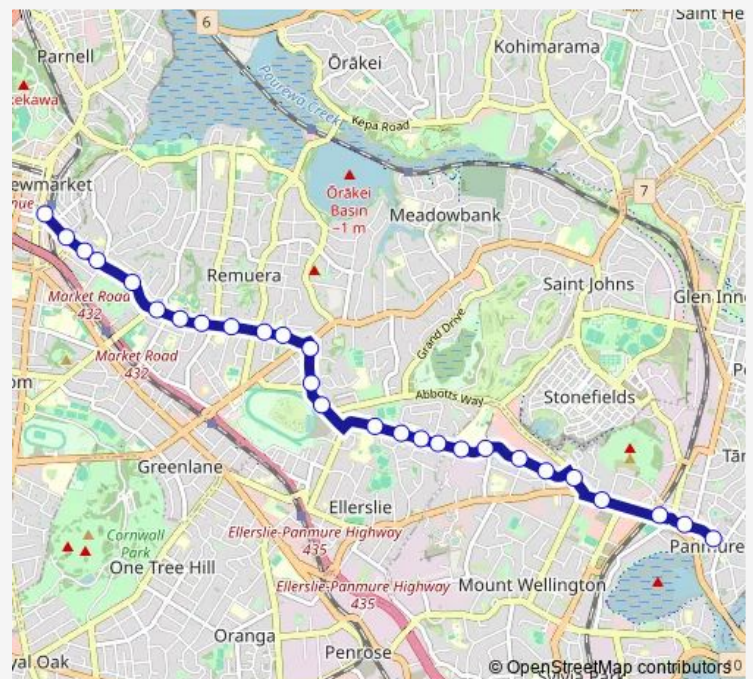

Thursday 06:25-22:28

Friday 06:25-22:28

Saturday 06:28-22:28

Sunday 06:30-22:30

Route info

Direction: Stop F Newmarket Station

Stops: 27

Trip Duration: 0 hour 24 min

751

BusMaps

Marua Road/Burt Road

Marua Road

Mountain Road

Stop B Panmure Station

Jellicoe Road

Panmure Town Centre

55 Marua Road

Michaels Avenue

Ladies Mile/Peach Parade

Ladies Mile/Remuera Road

Ladies Mile

Wairua Reserve

Remuera Library

Remuera Shopping Centre

Tuesday 05:52-21:54

Wednesday 05:52-21:54

Thursday 05:52-21:54

Friday 05:52-21:54

Saturday 05:56-21:56

Sunday 05:56-21:56

Route info

Direction: Panmure Town Centre