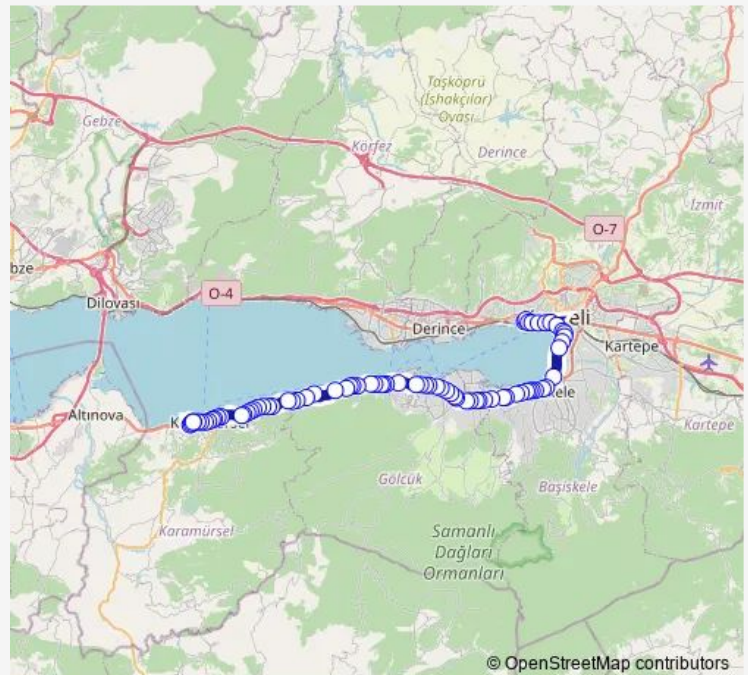

Thursday 00:20-23:30

Friday 00:20-23:30

Saturday 00:10-23:30

Sunday 00:10-23:30

Route info

Direction: Bati Terminali Peronlar

Stops: 77

Trip Duration: 1 hour 3 min