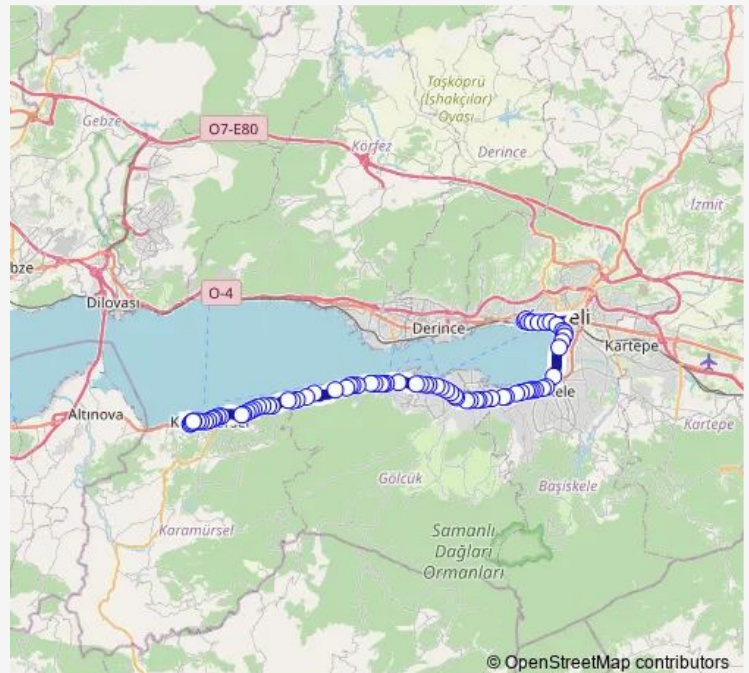

Friday 00:10-23:10

Saturday 00:10-23:05

Sunday 00:10-23:05

**Route info**

Direction: KARAMÜRSEL İMAM HATİP LİSESİ

Stops: 81

Trip Duration: 1 hour 3 min

■ 751 — Karamürsel-İzmit (Eski Yol)