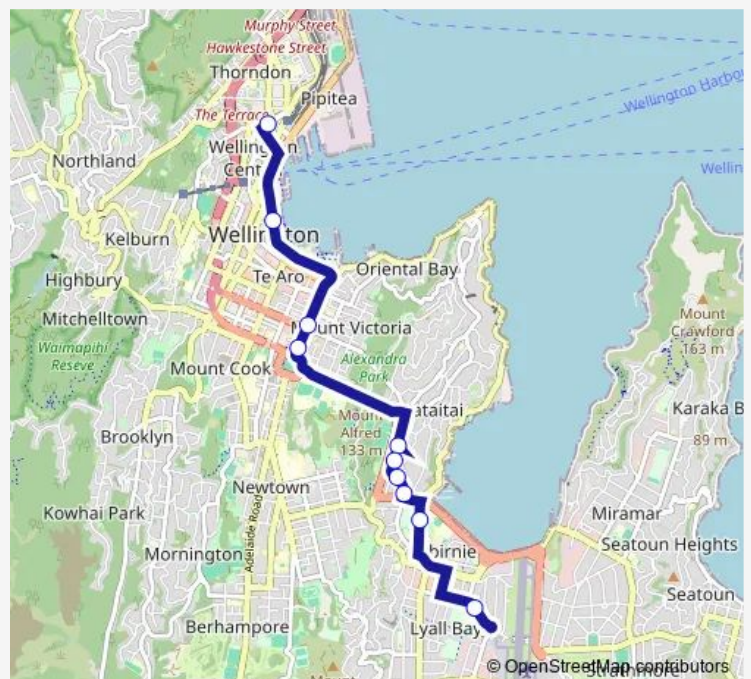

School Bus 751 Wellington - St Patrick's & Rongotai Colleges

[Go to website](#)

**Direction**

Lambton Quay - Old Govt Buildings (school stop) — Coutts Street at Rongotai College (school stop)

10 stops

[Open route schedule](#)

Lambton Quay - Old Govt Buildings (school stop)

Jervois Quay at Frank Kitts Park

Kent Terrace at Pirie Street

Kent Terrace at Basin Reserve

Moxham Avenue at Raupo Street (near 87)

Kilbirnie School - Moxham Avenue

Kupe Street at Hamilton Road

Hamilton Road at Wellington Road (near 115)

St Patrick's College - Evans Bay Parade

Coutts Street at Rongotai College (school stop)

Route schedule

Lambton Quay - Old Govt Buildings (school stop) — Coutts Street at Rongotai College (school stop)

Monday	08:19
Tuesday	08:19
Wednesday	08:19
Thursday	08:19
Friday	08:19
Saturday	—
Sunday	—

Route info

Direction: Lambton Quay - Old Govt Buildings (school stop)

Stops: 10

Trip Duration: 0 hour 21 min

751 — Wellington - St Patrick's & Rongotai Colleges