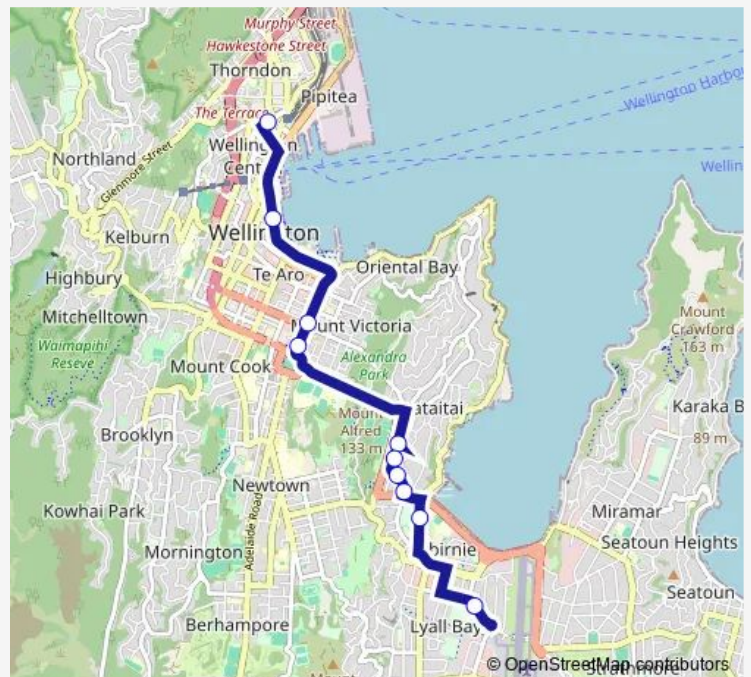

School Bus 751 Wellington - St Patrick's & Rongotai Colleges

[Go to website](#)

Direction

Lambton Quay - Old Govt Buildings (school stop) — Coutts Street at Rongotai College (school stop)

10 stops

[Open route schedule](#)

Lambton Quay - Old Govt Buildings (school stop)

Jervois Quay at Frank Kitts Park

Kent Terrace at Pirie Street

Kent Terrace at Basin Reserve

Moxham Avenue at Raupo Street (near 87)

Kilbirnie School - Moxham Avenue

Kupe Street at Hamilton Road

Hamilton Road at Wellington Road (near 115)

St Patrick's College - Evans Bay Parade

Coutts Street at Rongotai College (school stop)

Route schedule

Lambton Quay - Old Govt Buildings (school stop) — Coutts Street at Rongotai College (school stop)

Monday	08:19
Tuesday	08:19
Wednesday	08:19
Thursday	08:19
Friday	08:19
Saturday	—
Sunday	—

Route info

Direction: Lambton Quay - Old Govt Buildings (school stop)

Stops: 10

Trip Duration: 0 hour 21 min

751 — Wellington - St Patrick's & Rongotai Colleges