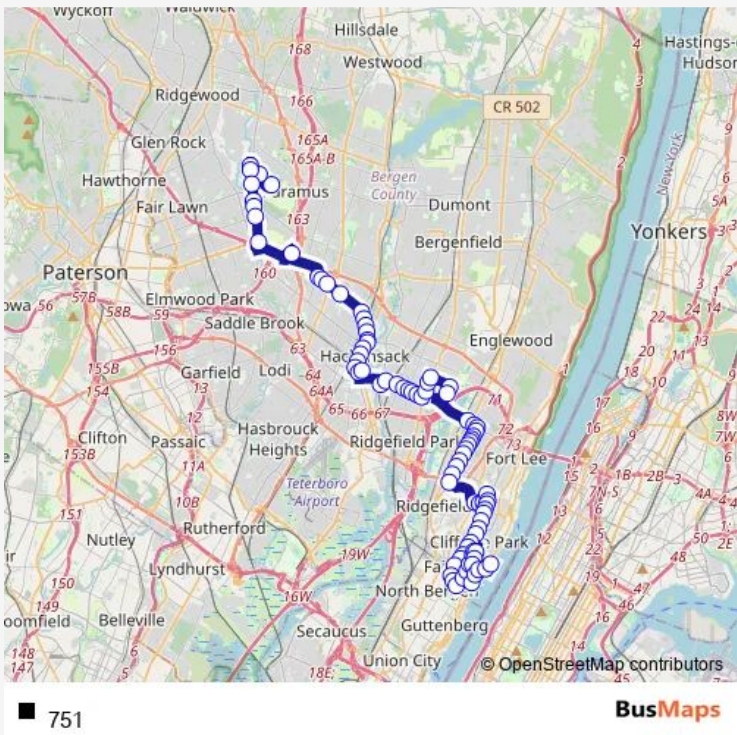

Bus 751

[Go to website](#)

Direction
 AT Target — BERGEN COMMUNITY COLLEGE ENDER HALL#
 82 stops
[Open route schedule](#)

- AT Target
- Edgewater Commons AT Acme BUS Stop
- River RD AT Thompson Lane
- River RD 352'S OF Thompson Ln
- Gorge RD AT Walker St
- Gorge RD AT Cliff St
- Gorge RD AT Park Ave
- Palisade AVE AT Park Ave
- PALISADE AVE AT JERSEY AVE
- Palisade AVE AT Main St
- Palisade AVE AT DAY Ave
- Palisade AVE AT Desoto Pl
- Palisade AVE AT Hudson Pl
- Woodcliff AVE AT Palisade Plaza
- FAIRVIEW AVE AT GRANT ST
- Anderson AVE AT Fairview Ave
- Anderson AVE AT Henry St
- Anderson AVE AT Kamena St
- Anderson AVE AT Walker St
- Anderson AVE AT Park Ave
- Anderson AVE AT Edgewater Rd

Route schedule

AT Target — BERGEN COMMUNITY COLLEGE ENDER HALL#

Monday	06:15-21:15
Tuesday	06:15-21:15
Wednesday	06:15-21:15
Thursday	06:15-21:15
Friday	06:15-21:15
Saturday	07:45-21:15
Sunday	—

Route info

Direction: AT Target

Stops: 82

Trip Duration: 1 hour 33 min

Anderson AVE AT Oakdene Ave

Anderson AVE AT Gorge Rd

Anderson AVE AT Columbia Ave

Anderson AVE AT Knox Ave

Anderson AVE AT Pleasant Ave

Anderson AVE AT Columbia Ave

Anderson AVE AT Bluff Rd

Anderson AVE AT Dorin-Court Rd

Anderson AVE AT Brinkerhoff Ave

RT-5 (Glen Road) AT Brinkerhoff Ave

RT-5 (Glen Road) 200' N OF Bluff Rd.

RT-5 (Glen RD) AT Bergen Blvd