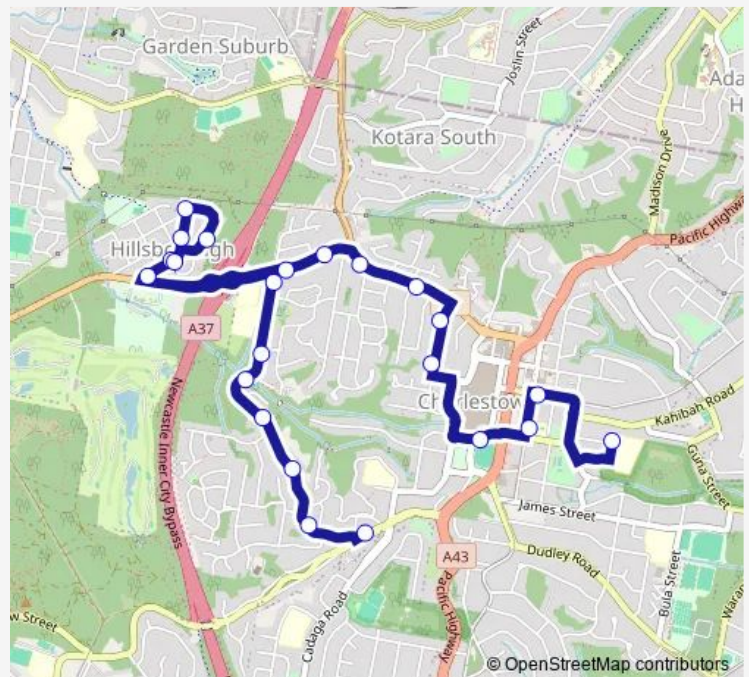

### Route schedule

St Joseph's Primary School, Shelton St — Warners Bay Rd After E K Av

Monday	15:20
Tuesday	15:20
Wednesday	15:20
Thursday	15:20
Friday	15:20
Saturday	—
Sunday	—

### Route info

Direction: St Joseph's Primary School, Shelton St

Stops: 23

Trip Duration: 0 hour 21 min

751 — St. Josephs Primary, Charlestown to Warners Bay Rd and E.K. Av

65 E K Av

E K Av Before Targo St

Warners Bay Rd After E K Av

## Direction

Warners Bay Rd After Gadaga Rd — St Joseph's Primary School, Shelton St

22 stops

[Open route schedule](#)

Warners Bay Rd After Gadaga Rd

E K Av Opp Targo St

E K Av Opp Trent St

E K Av After Armstrong Rd

## Route schedule

Warners Bay Rd After Gadaga Rd — St Joseph's Primary School, Shelton St

Monday 08:22

Tuesday 08:22

Wednesday 08:22

Thursday 08:22

Friday 08:22

Saturday —