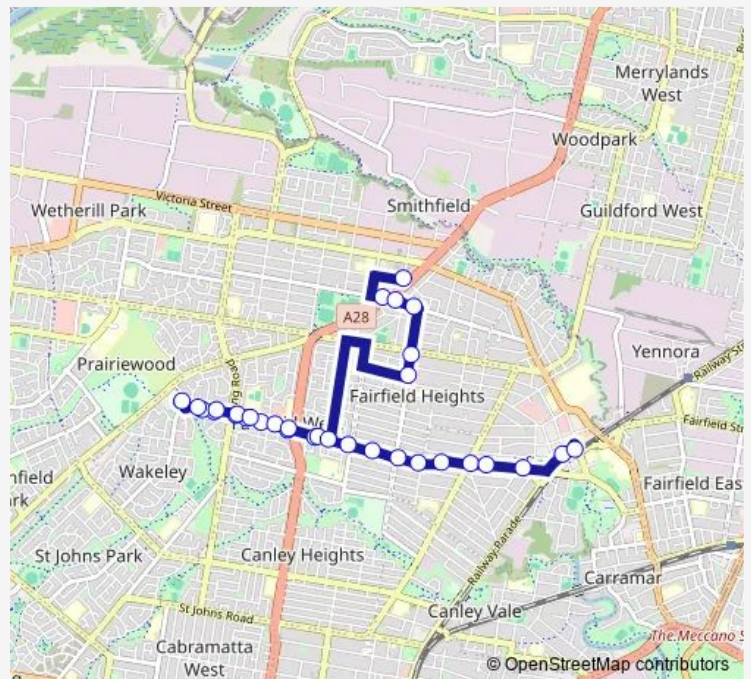

- St Gertrude's Primary School, Justin St
- Brenan St At Smithfield Rd
- Brenan St Before Oxford St
- Brenan St Opp Fabos Pl
- The Boulevarde After Polding St
- The Boulevarde Before Kihilla St
- Hamilton Rd Opp Nangar St
- Hamilton Rd Opp Fairfield West Public School
- Hamilton Rd Opp Tasman Pde
- Hamilton Rd Opp Westfields Sports High School
- Hamilton Rd Opp Grenada St
- Hamilton Rd At Currey Pl
- Salvation Army Fairfield, Hamilton Rd
- Mary Mackillop College Bus Bay
- Hamilton Rd Opp Fairfield West Park
- Hamilton Rd Opp Currey Pl
- Hamilton Rd At Grenada St
- Westfields Sports High School, Hamilton Rd
- Hamilton Rd Before Palmerston Rd
- Fairfield West Public School, Hamilton Rd

Route schedule

St Gertrude's Primary School, Justin St — Fairfield Station, Stand F

Monday	15:15
Tuesday	15:15
Wednesday	15:15
Thursday	15:15
Friday	15:15
Saturday	—
Sunday	—

Route info

Direction: St Gertrude's Primary School, Justin St

Stops: 32

Trip Duration: 0 hour 38 min

9620 — St Gertrudes Catholic Primary School Smithfield to Fairfield via Fairfield West **BusMaps**

Hamilton Rd After Nangar St

Hamilton Rd At Rawson Rd

Hamilton Rd At Maud St

Hamilton Rd At Stanley St

Fairfield West Shops Hamilton Rd

Hamilton Rd Opp Wenden St

168 Hamilton Rd

Hamilton Rd At Sackville St

Hamilton Rd Before Thomas St

Hamilton Rd Before Barbara St

Fairfield Station, The Crescent, Stand J